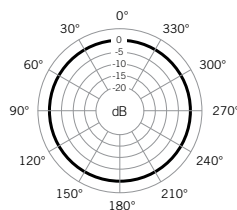

1 kHz Polar Response