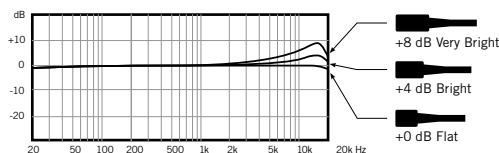

How Caps Change Frequency Response

measured at 6 inches