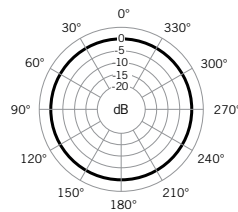

1 kHz Polar Response