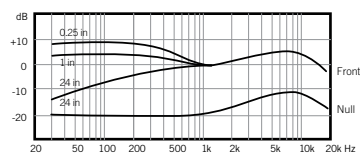

Frequency Response