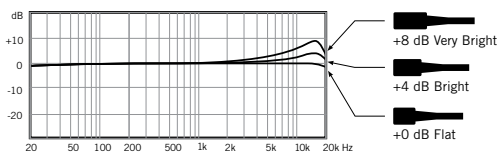

How Caps Change Frequency Response

measured at 6 inches