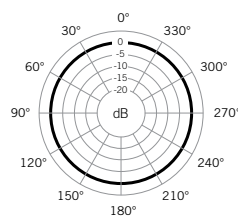

## How Caps Change Frequency Response

measured at 6 inches

## 1 kHz Polar Response