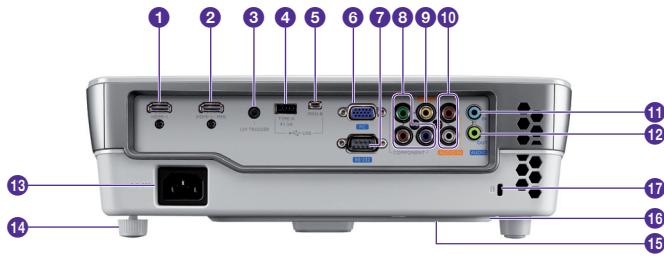

Input and Output Terminals

1. 1 HDMI input port
2. 2 MHL/HDMI dual mode port
   Also can be used for charging the connected MHL compatible smart device as long as the power is fed to the projector.
3. 3 I2VDC output terminal
   Used to trigger external devices such as an electric screen or light control, etc. Consult your dealer for how to connect these devices.
4. 4 USB Type-A port
   Used for charging the receiver box of the Wireless FHD Kit (WDP01) (optional accessory).
5. 5 Mini USB port
   Used for service.
6. 6 RGB (PC)/Component video (YPbPr/YCbCr) signal input jack
7. 7 RS-232 control port
   Used to interface with a PC or home theater control/automation system.
8. 8 Component Video inputs (RCA) support Y/PB/PR or Y/CB/CR video signal
9. 9 Video input jack
10. 10 Audio (L/R) input jacks
11. 11 Audio input jack
12. 12 Audio output jack
13. 13 AC Power cable inlet
14. 14 Rear adjuster foot
15. 15 Ceiling mount holes
16. 16 Wireless FHD Kit mount holes
17. 17 Kensington lock slot

Product Specifications

Projection System	DLP	
Native Resolution	1080p (1920 x 1080)	
Brightness	2200 ANSI Lumen	
Contrast Ratio (FOFO)	10000:1	
Display Color	1.07 Billion Colors	
Lens	F= 2.6-2.78, f=10.2-12.24mm	
Aspect Ratio	Native 16:9 (5 aspect ratio selectable)	
Throw Ratio	0.69-0.83 (65.7" @ 1M)	
Image Size (Diagonal)	38"-300"	
Zoom Ratio	1.2:1	
Lamp Type	240W	
Lamp(Normal/Economic/SmartEco Mode)*	3500/5000/6000 hours	
Keystone Adjustment	2D, Vertical & Horizontal +/- 20 degrees	
Projection Offset	105%±5%	
Resolution Support	VGA(640 x 480) to WUXGA_RB(1920 x 1200) *RB=Reduced blanking	
Horizontal Frequency	15K-102KHz	
Vertical Scan Rate	23-120Hz	
Compatibility	HDTV Compatibility	480i, 480p, 576i, 567p, 720p, 1080i, 1080p
Interface	Video Compatibility	NTSC, PAL, SECAM, SDTV
	Computer in (D-sub 15pin)	x 1
	HDMI	x 2
	MHL	x 1 (shared with HDMI2)
	Composite Video in (RCA)	x 1
	Component Video in	x 1
	Audio in (Mini Jack)	x 1
	Audio L/R in (RCA)	x 1
	Audio out (Mini Jack)	x 1
	Chamber Speaker	10W x 1
	USB (Type A)	x1 (for 1.5V power supply)
	USB (Type Mini B)	x1 (for service)
RS232 (DB-9pin)	x 1	
DC 12V Trigger	x 1	
Dimensions	Dimensions(W x H x D)	312x104x244 mm
	Weight	2.85KG
Power	Power Supply	AC100 to 240V, 50 to 60 Hz
	Power Consumption	353W/110V (typical), Standby < 0.5W
Audible Noise	31/28 dBA (Normal/Economic mode)	
On-Screen Display Languages	Arabic/Bulgarian/ Croatian/ Czech/ Danish/ Dutch/ English/ Finnish/ French/ German/ Greek/ Hindi/ Hungarian/ Italian/ Indonesian/ Japanese/ Korean/ Norwegian/ Polish/ Portuguese/ Romanian/ Russian/ Simplified Chinese/Spanish/ Swedish/ Turkish/ Thai/ Traditional Chinese (28 Languages)	

Logistics Information

Product Code	9H.J9J77.17E
EAN Code	471 8755 04536 3
Dimensions Single Carton (cm)	45.10 x 18.30 x 33.20
Carton Weight (kg)	4
Pallet Qty	70

BenQ Europe B.V.
Meerenakkerweg 1-17
5652 AR Eindhoven
The Netherlands
Tel: +31 88 8889200
Fax: +31 88 8889299