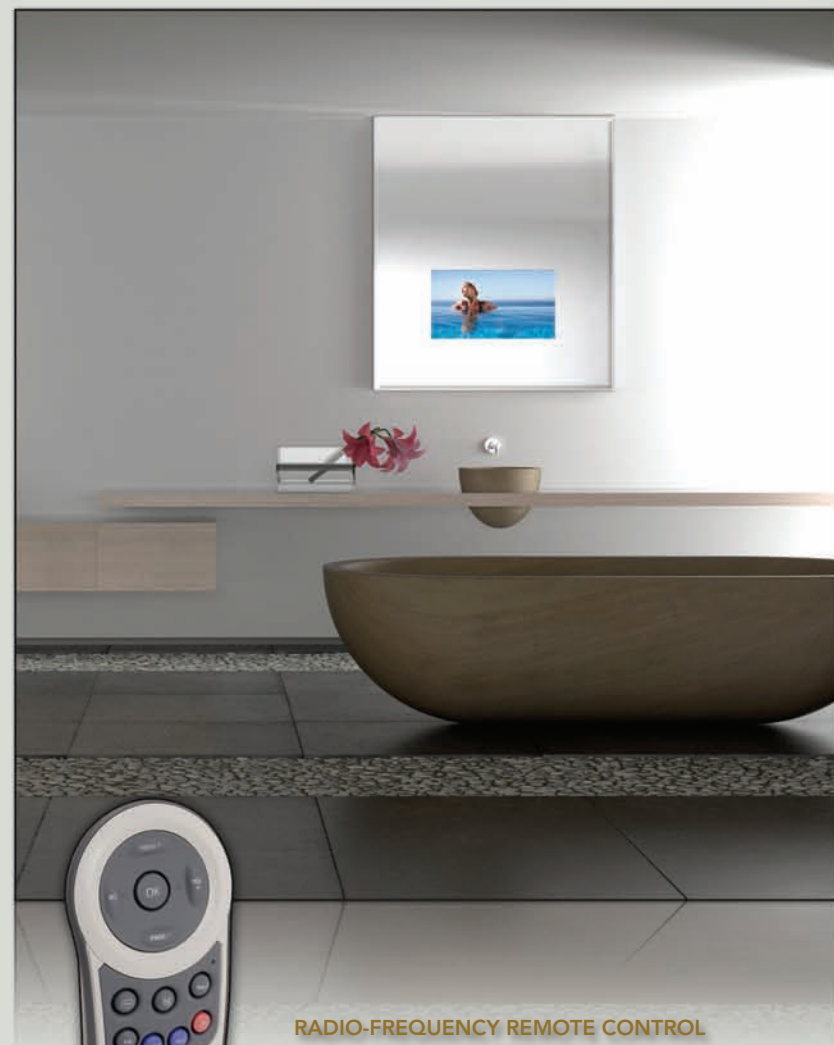

MAGIC MIRROR® EFFECT

ad notam® is the only Mirror TV manufacturer which owns its LCD and Glass manufacturing facilities. One of the most featured products manufactured in our facilities, located in the south of Germany, is the patent-protected MAGIC MIRROR® technology. With MAGIC MIRROR® as part of your BATHROOM MIRROR TV™, **ad notam®** delivers the highest standard of picture quality when turned on, while when turned off, the screen area completely disappears behind the MAGIC MIRROR®, leaving your environment with nothing but an elegant mirror fixture.

RADIO-FREQUENCY REMOTE CONTROL

The **ad notam®** Radio Frequency Remote Control does not require a visibly distracting Infra-Red eye on the mirror, as well prevents the signal from bouncing back from the mirror surface.