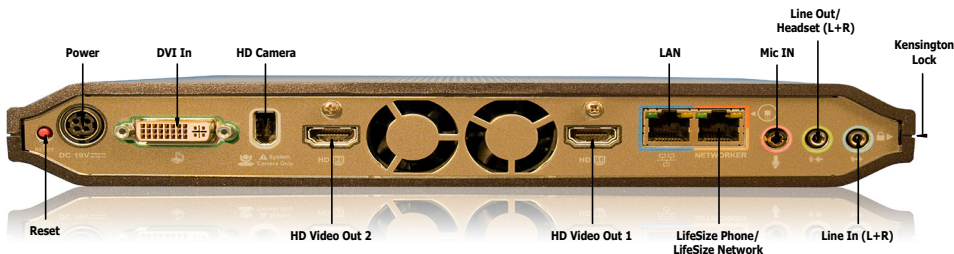

Intelligent Networking Features

Adaptive Motion Control (AMC) including Forward Error Correction (FEC)
NAT/Firewall Traversal (H.460/SIP)
IPv4 and IPv6 support
Auto H.323 dialing
ISDN support via LifeSize Networker

Directory and Address Book

Up to 1000 local directory entries
Save, Lock, Remove Redial List features
Missed call notification
Auto-Discovery directory lookup (patent pending)
LDAP support / H.350 compliant
Meetings Directory support

System Management

Out of box setup via web interface and management tool
SNMP
Backup and Restore capability
JPEG snapshots through web interface

Power

AC Voltage 100-240V, 50-60 Hz, 2.5A via external power supply

Environmental Data

Operating temperature: 0 C (32 F) to 40 C (104 F)
Operating Humidity: 15% to 85%, non-condensing
Storage temperature: -20 C (-4 F) to 60 C (140 F)
Storage humidity: 10% to 90%, non-condensing

Codec Dimensions

Width: 288mm (11.34")
Depth: 187.5mm (7.38")
Height: 41.3mm (1.63")
Weight: 1.29Kg (2.84 lbs)

Regulatory Model Number

LifeSize Express 200 = LFZ-017

For additional information: www.lifesize.com/support

Information contained in this document is preliminary and subject to change without notice. LifeSize is a registered trademark or trademark of LifeSize Communications in the U.S. and other countries. © Copyright 2009. All rights reserved. April 2009.

LifeSize Communications:
901 S. Mopac Expressway
Building 3, Suite 300
Austin, Texas 78746 USA

Phone: +1 512 347 9300
Fax: +1 512 347 9301
Email: info@lifesize.com
www.lifesize.com

EMEA:
LifeSize Communications
Toll-Free Europe
008000 999 09 799

APAC:
LifeSize Communications
Hong Kong
Phone: +852 3189 7061