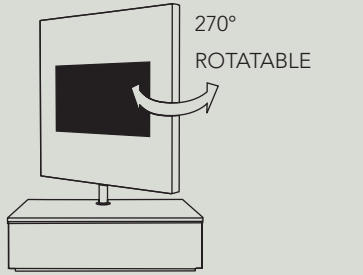

PRODUCT OF  
**GERMANY**

**GAP LESS**  
LCD-ON-GLASS MOUNTING SYSTEM

**FULL HD** 1080p

**RADIO FREQUENCY** REMOTE CONTROL  
NO INFRA-RED DOT ON SCREEN

**HOME AUTOMATION ENABLED**  
RS232 CONTROL WITH 286 CONTROL FUNCTIONS

LOW **VOLTAGE**  
SAFETY PRODUCT

- 1 Black ULTIMATE ROTATION™ LINE, Back Side
- 2 Black ULTIMATE ROTATION™ LINE, Front Side
- 3 White ULTIMATE ROTATION™ LINE
- 4 MAGIC MIRROR® ULTIMATE ROTATION™ LINE

Front Page Image: ULTIMATE ROTATION™ 46" with 1300mm w. x 1300mm h. Black Glass, and Black Base Unit

# Specifications

ULTIMATE ROTATION™ 37"

MIRROR IMAGE® LCD: 37" Diagonal  
814mm w. 457mm h. • 32.05" w. 17.99" h.  
Glass Dimensions: 1152mm w. 1152mm h. • 45.4" w. 45.4" h.  
Glass Options: MAGIC MIRROR® • Black Glass • White Glass  
Total Fixture Height: 1661mm

ULTIMATE ROTATION™ 46"

MIRROR IMAGE® LCD: 46" Diagonal  
1012mm w. 565mm h. • 39.84" w. 22.24" h.  
Glass Dimensions: 1300mm w. 1300mm h. • 51.2" w. 51.2" h.  
Glass Options: MAGIC MIRROR® • Black Glass • White Glass  
Total Fixture Height: 1809mm