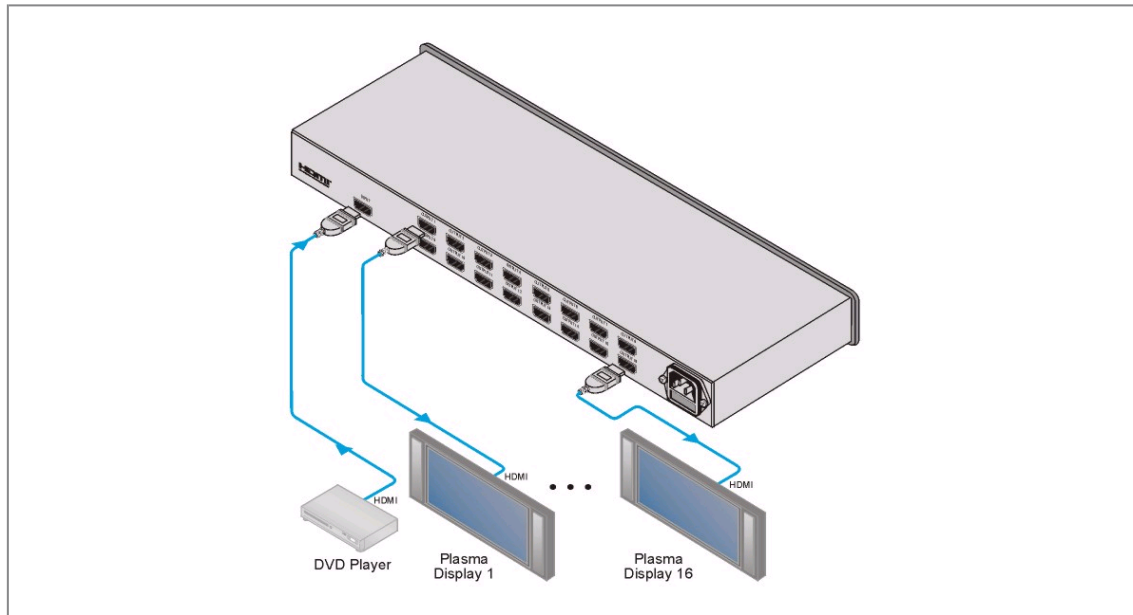

The **VM-16HDMI** is a **distribution amplifier** for **HDMI** signals. It reclocks and equalizes the signal and distributes it to 16 independent outputs.

- **Maximum Data Rate** - 1.65Gbps.
- **HDTV Compatible.**
- **Kramer re-Klocking & Equalization Technology** - Rebuilds the digital signal integrity to travel longer distances.
- **HDCP Compliant.**
- **Enhanced EDID (Extended Display Identification Data)** - Can capture an EDID setting from a device connected to the output and store it in a non-volatile memory. The user can recall this setting or a factory default EDID.
- **Active Output LED Indicators.**
- **Worldwide Power Supply** - 100-240V AC.
- **Standard 19" Rack Mount Size** - 1U. Rack "ears" included.

**Equalization Technology** - Rebuilds the digital signal integrity to travel longer distances.**HDCP Compliant.Enhanced EDID (Extended Display Identification Data)** - Can capture an EDID setting from a device connected to the output and store it in a non-volatile memory. The user can recall this setting or a factory default EDID.**Active Output LED Indicators.Worldwide Power Supply** - 100-240V AC.**Standard 19" Rack Mount Size** - 1U. Rack "ears" included.

- **INPUT:** - HDMI Connector
- **OUTPUTS:** - 16 HDMI Connectors
- **BANDWIDTH:** - Supports up to 1.65Gbps per graphic channel
- **COMPLIANCE WITH HDMI STANDARD:** - Supports HDMI 1.0 and HDCP
- **CONTROLS:** - SELECT and READ buttons for selecting and storing EDID information
- **INDICATOR LEDs:** - OUTPUT STATUS 1 to 16
- **POWER SOURCE:** - 100-264 VAC, 50/60Hz 25VA

**WEIGHT:** 4.5kg. (9.9lbs.) approx.

**ACCESSORIES:** Power cord

**OPTIONS:** HDMI/HDMI male-to-male cables

**CONTROLS:** SELECT and READ buttons for selecting and storing EDID information.

**INDICATOR LEDs:** OUTPUT STATUS 1 to 8/16.