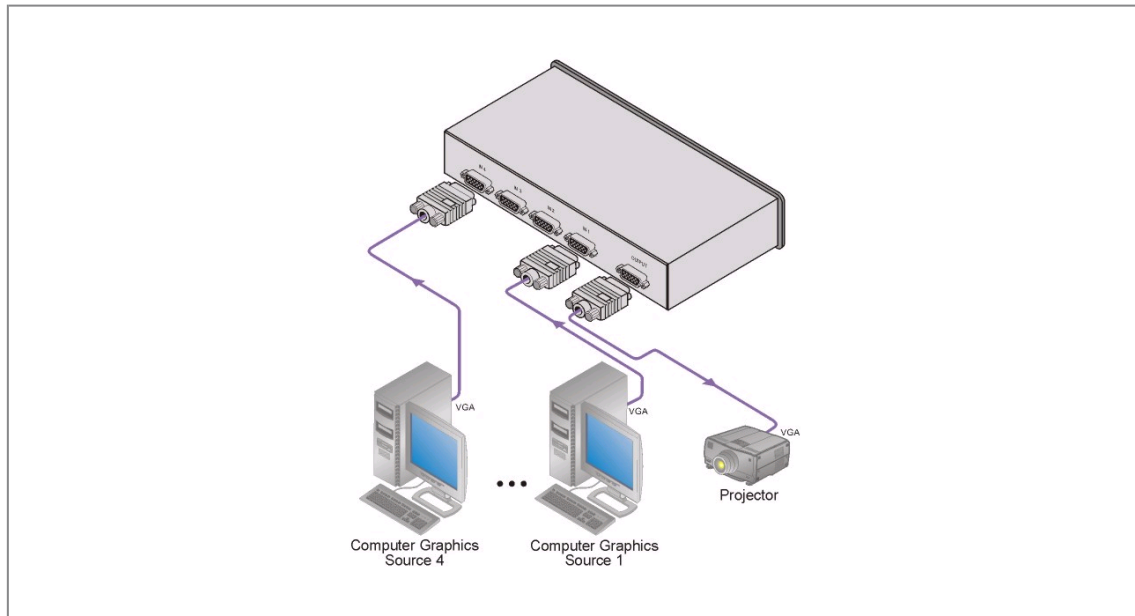

## VP-41

4x1 VGA Switcher

The **VP-41** is a high performance switcher for computer graphics with resolutions ranging from VGA through UXGA and higher. It switches any one of four signals to a single output.

### FEATURES

---

- High Bandwidth - 750MHz (- 3dB).
- HDTV Compatible.
- Mechanical (Passive) Switching - No powerrequired.
- Desktop Size - Compact size. Two units can berack mounted side-by-side in a 1U rack spacewith the optional RK-81X adapter.

### TECHNICAL SPECIFICATIONS

---

COUPLING:	Direct.
DIMENSIONS:	25.5cm x 10.2 cm x4.5 cm (10" x4" x 1.8", W, D, H.).
WEIGHT:	1.1 kg. (2.4 lbs.) Approx.
OPTIONS:	RK-81X rack adapter
INPUT:	4 VGA / XGA on HD 15F connectors.
OUTPUTS:	1 VGA / XGA on an HD 15F connector.
VIDEO BANDWIDTH:	Exceeding 750 MHz.
SWITCH CONTROL:	Four front panel switches.
CROSSTALK:	<-58 dB at adjacent channels @ 10MHz.