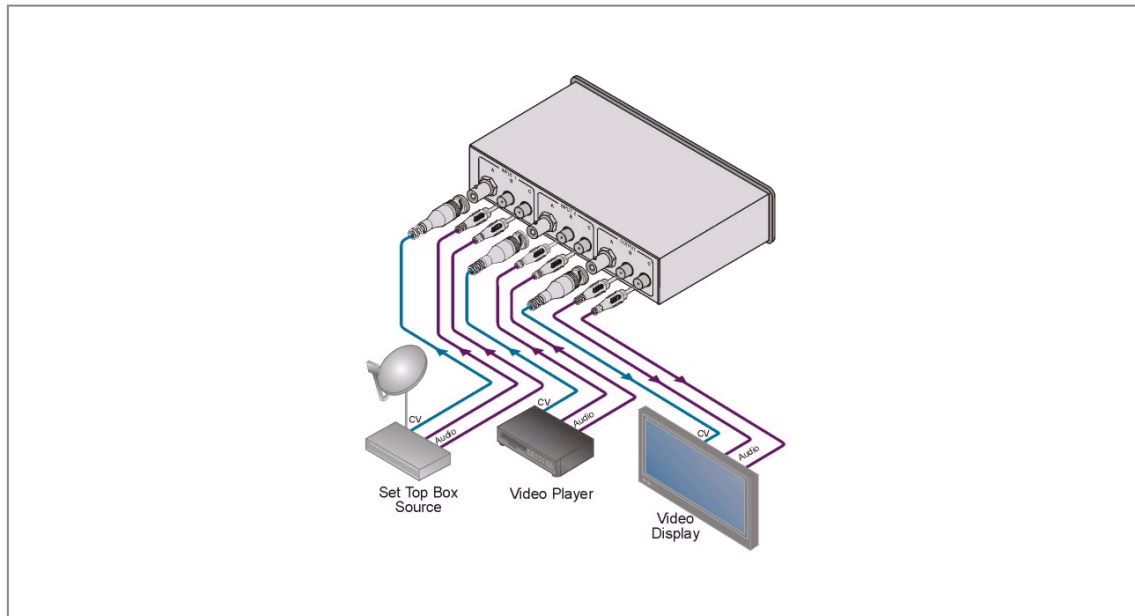

## VS-21B

Przełącznik 2x1 kompozyt wideo i audio stereo lub komponent

**VS-21B** jest wysokiej klasy przełącznikiem sygnału kompozyt wideo i audio stereo lub komponent. Przełącza jedno z dwóch wejść na pojedyncze wyjście.

### FEATURES

---

- High Bandwidth - 700MHz (-3db)
- Inputs (2) - 1 BNC and 2 RCAs each
- Output - 1 BNC and 2 RCAs
- HDTV Compatible
- Mechanical (Passive) Switching - No power required
- Desktop Size - Compact size. Two units can be rack mounted side-by-side in a 1RU rack space with the optional RK-81 adapter

### TECHNICAL SPECIFICATIONS

---

**INPUTS:** 2 sets of composite video, each on a BNC connector, and 2 sets of unbalanced stereo audio, each on RCA connectors, or 2 sets of component video (YUV) each on a BNC connector and 2 RCA connectors

**OUTPUT:** 1 set of composite video on a BNC connector, and unbalanced stereo audio on RCA connectors, or 1 set of component video (YUV) on a BNC connector and 2 RCA connectors

**BANDWIDTH (- 700MHz 3dB):**