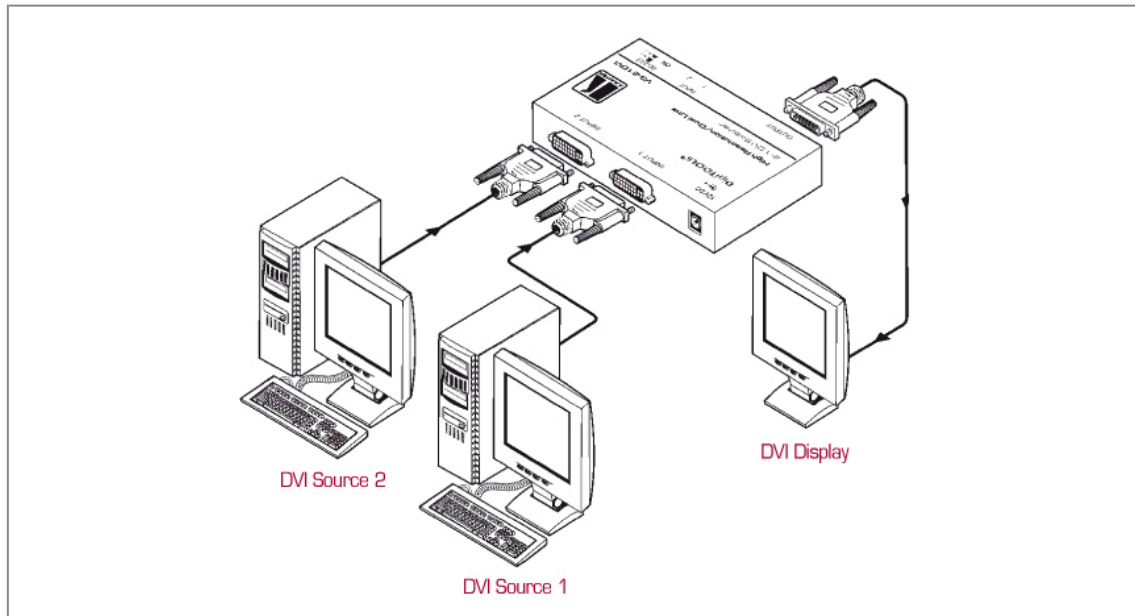

## VS-21DVI

Przełącznik 2x1 DVI

The **VS-21DVI** is a high performance switcher for DVID video signals. It switches either of 2 signals to a single output. Use Kramer Dual Link DVI cables for best results.

### FEATURES

---

- **Max Data Rate** - 3 Gbits/sec. Dual Link.
- **DVI Input/Output** - DVI-D signal (on a DVI-I connector).
- **Compact Size** - Part of the Kramer DigiTOOLS™ family of compact, high quality and cost effective digital solutions.

### TECHNICAL SPECIFICATIONS

---

WEJŚCIA:	2 x DVI Dual Link, DVI 1.0.
OUTPUT:	1 x DVI Dual Link, DVI 1.0.
PASMO (-3dB):	3.3 Gbits/s.
ZASILACZ:	12 VDC, 300mA.
WYMIARY:	12cm x 7.5cm x 2.5cm (4.7" x 2.95" x 0.98"), S, G, W.
MASA:	0.3kg. (0.66 lbs.).
AKCESORIA:	Zasilacz, uchwyty montażowe.
OPCJE:	adapter do szafy 19" RK-T1, RK-T3.