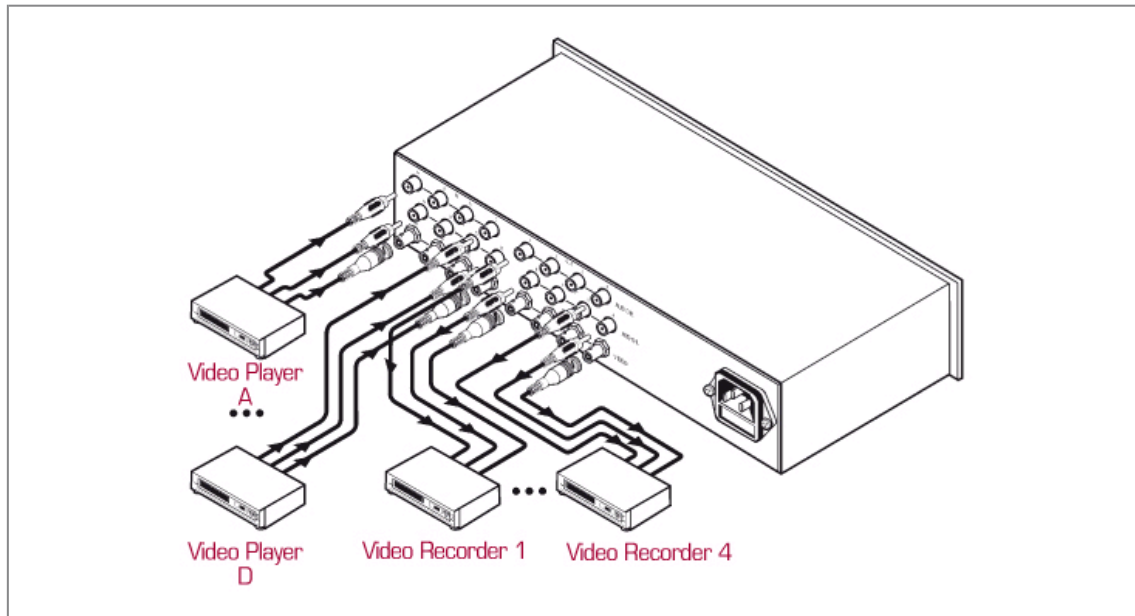

## VS-6EII

4x4 Video & Audio Matrix Switcher

The **VS-6EII** is a high performance matrix switcher for composite video and unbalanced stereo audio signals. It can switch any or all of the four inputs to any or all of the four outputs simultaneously.

### FEATURES

---

- **Bandwidth** - 100MHz (- 3dB) fully loaded.
- **Control** - 4 rotary knobs.
- **Desktop Size** - Compact size. Can be rackmounted in a 2U rack space with the optional RK-10 adapter.

### TECHNICAL SPECIFICATIONS

---

INPUTS:	4 Video, 1Vpp/75 $\Omega$ Composite on BNCs. 4 stereo audio 1Vpp/100k $\Omega$ on RCAs.
OUTPUTS:	4 Video 1 Vpp/75 $\Omega$ on BNCs. 4 stereo audio 1Vpp/100W on RCAs.
VIDEO BANDWIDTH:	Exceeding 100 MHz.
AUDIO BANDWIDTH:	Exceeding 24 kHz.
DIFF. GAIN:	1.3%.
DIFF. PHASE:	0.9 Deg.
MAX. VIDEO OUTPUT:	2Vpp/ $\Omega$ .
VIDEO S/N RATIO:	74 dB.
AUDIO S/N RATIO:	80 dB.
AUDIO THD:	0.02%.
VIDEO CROSSTALK:	-65dB (SYNC), -48dB (C).
DIMENSIONS:	24.5cm X 16cm X 5cm (9.6" x 6.3" x 1.9", W, D, H).
POWER SOURCE:	230 VAC, 50/60 Hz, (115VAC, U.S.A.) 10.6 VA.
WEIGHT:	1.7 kg. (3.8 lbs.) Approx.
ACCESSORIES:	Power cord.
OPTIONS:	RK-10, 19" rack adapter