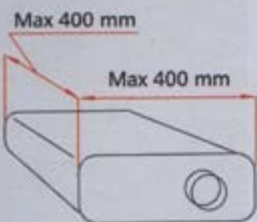

ProMount

AluMount

12 kG max

SimpleMount

www.avers.com.pl

**UNIERSALNE WIESZAKI PROJEKTOROWE
UNIVERSAL PROJECTOR HANGERS**

L [cm]	Short		Standard		Long	
	L min	L max	L min	L max	L min	L max
ProMount	10	10	38.5	80.0	53.0	120.0
AluMount	13.0	13.0	34.0	54.0	50.0	70.0
SimpleMount	7.8	7.8	44.5	64.0	-	-