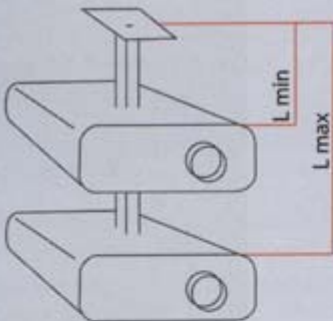

ProMount

AluMount

12 kG max

SimpleMount

www.avers.com.pl

**UNIERSALNE WIESZAKI PROJEKTOROWE
UNIVERSAL PROJECTOR HANGERS**

L [cm]	Short		Standard		Long	
	L min	L max	L min	L max	L min	L max
ProMount	10	10	38.5	80.0	53.0	120.0
AluMount	13.0	13.0	34.0	54.0	50.0	70.0
SimpleMount	7.8	7.8	44.5	64.0	-	-