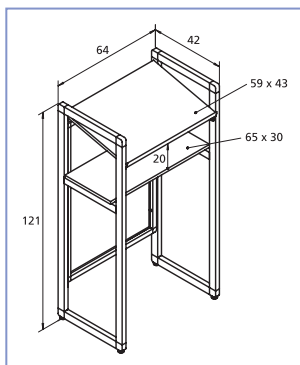

■ Meeting

■ Classic

▲ Solid lectern with perforated front.

Features

- Sloping top platform with raised edge.
- Handy lower shelf for other accessories.
- Equipped with adjustable feet for maximum stability.

Options

- ▶ Available with light grey or beech shelves.

Technical characteristics

- ▶ Sturdy steel frame, powder coated in dark grey (RAL 7021).
- ▶ Stylish, easy-to-clean shelves in light grey (RAL 7035) or beech.
- ▶ Easy and fast assembly.

Type	Light grey shelf/shelves product code	Beech shelf/shelves product code	Net weight in kg
Meeting	11300004	11300005	22

▲ Portable lectern with closed front.

Features

- Sloping top platform with raised edge.
- Handy lower shelf for other accessories.
- Closed front is suitable for applying your company logo.