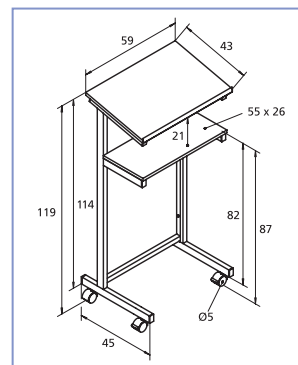

Type	White frame light grey shelf prod. code	Dark grey frame beech shelf prod. code	Net weight in kg
Classic	11300001	11300006	22