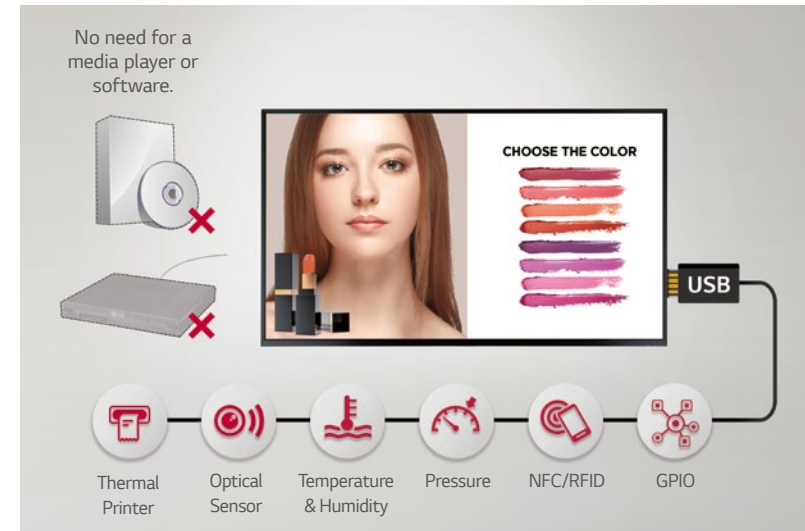

Various Sensor Applications

LG webOS smart signage platform easily supports connections with external sensors such as GPIO, NFC/RFID, temperature sensors, etc, via USB plug-in. The overall cost for maintenance is reduced as there's no need to purchase additional software or media players for creating value-added solutions.