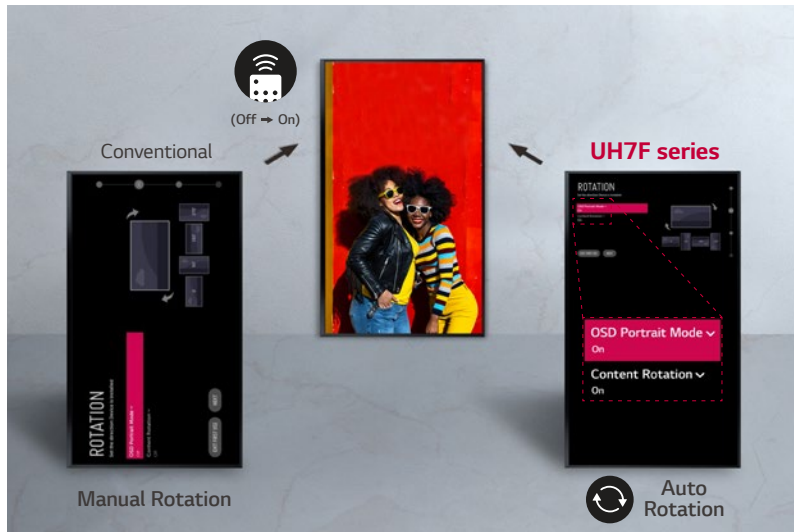

IP5x Certified Design

The IP5x Dust-Proof Certification ensures that the product is completely protected from dust, eliminating the risk of performance degradation.

30° Tilting Installation

When a display is installed at high places, it is usually tilted for the user's comfort viewing. In consideration of this, the UH7F series supports the installation with 30 degrees of tilt*.

* Tilt installation of up to 30 degrees facedown is supported.
(in conditions within 30°C temperature, 50% humidity)

Auto Screen Rotation

The UH7F series automatically detects its orientation (landscape or portrait mode) in the initial installation step, so manual rotation set-up process isn't required. The direction of OSD and background contents will be already set when you turn on a display at first.