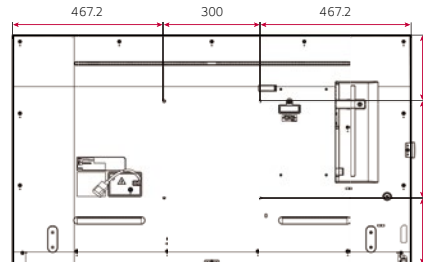

* Using an HDMI cable connection

DIMENSION (unit: mm)

65"

55"

49"

CONNECTIVITY

65" | 55" | 49"

- ① LAN
- ② HDMI IN1
- ③ HDMI IN2
- ④ DP IN
- ⑤ DP OUT
- ⑥ HDMI IN3
- ⑦ DVI-D IN
- ⑧ IR & LIGHT SENSOR
- ⑨ USB IN
- ⑩ AUDIO IN
- ⑪ AUDIO OUT
- ⑫ RS-232C IN
- ⑬ RS-232C OUT