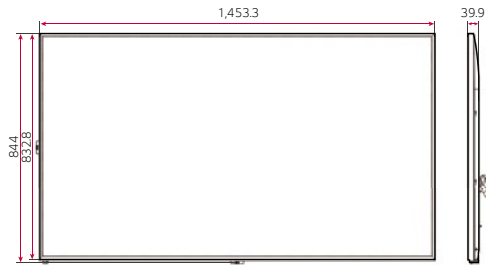

* Using an HDMI cable connection

DIMENSION (unit: mm)

65"

55"

49"

CONNECTIVITY

65" | 55" | 49"

- ① LAN
- ② HDMI IN1
- ③ HDMI IN2
- ④ DP IN
- ⑤ DP OUT
- ⑥ HDMI IN3
- ⑦ DVI-D IN
- ⑧ IR & LIGHT SENSOR
- ⑨ USB IN
- ⑩ AUDIO IN
- ⑪ AUDIO OUT
- ⑫ RS-232C IN
- ⑬ RS-232C OUT