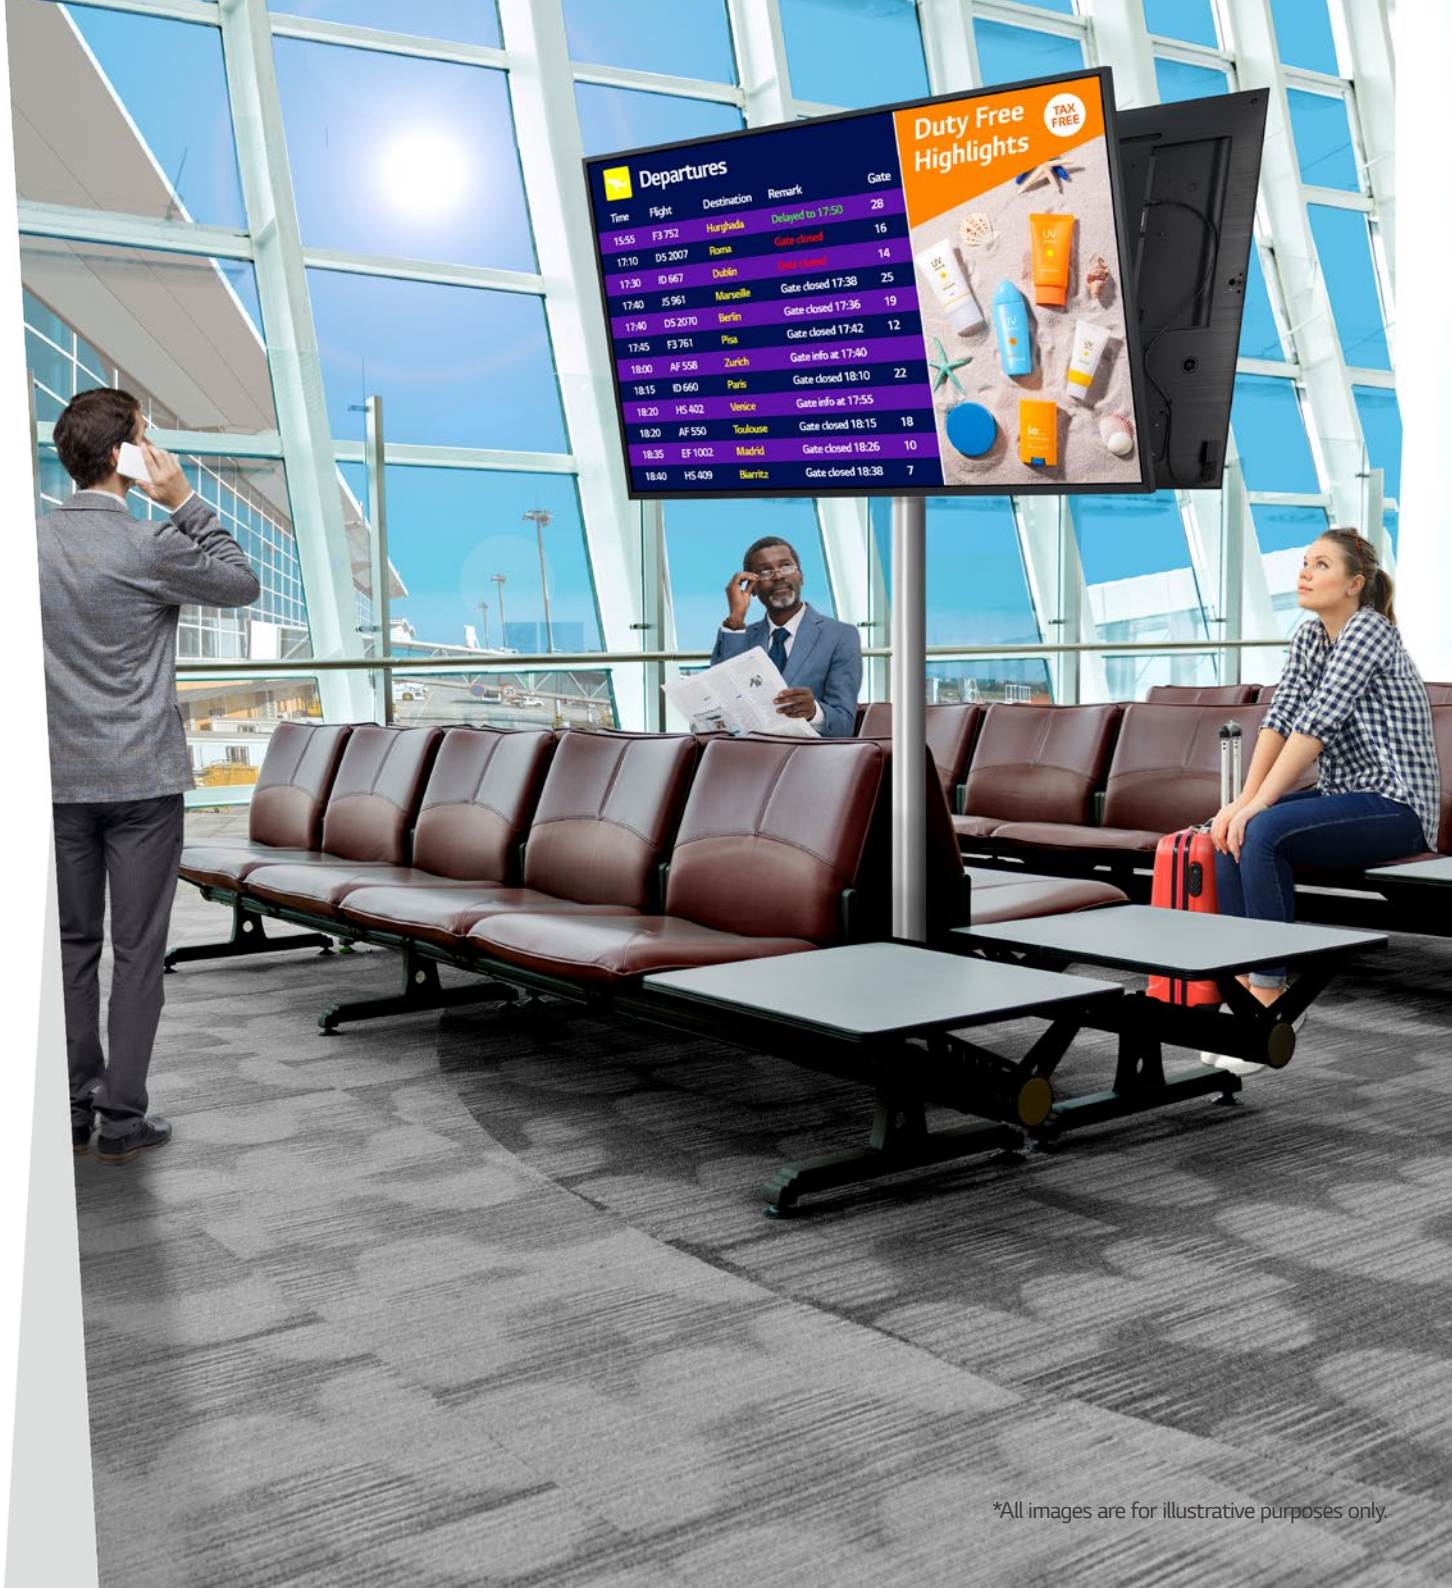

LG UHD Signage Provides Information Effectively

The UH7F series is a UHD signage that has been optimized for various indoor environments. It features superior UHD quality, slim design, external dust protection, and various convenience for users.

 Superb Picture Quality

 Sleek and Practical Design

 Product Reliability

 Easy Installation

ULTRA HD Resolution

With the resolution that is 4 times higher than FHD, it makes the color and details of the contents more vivid and realistic. In addition, the wide viewing angle applied with LG IPS Panel, provides clear contents with no distortion.

Detachable Logo and Built-in Speaker

The UH7F series is equipped with a new transparent logo which is well organized with surroundings. Also, its removable feature gives users flexibility for installation. Contents will be enriched with sound effects from built-in speakers, without the need for purchasing or installing external speakers.