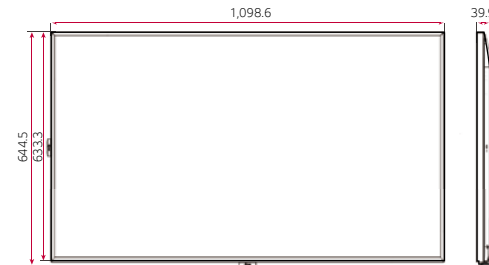

* Using an HDMI cable connection

DIMENSION (unit: mm)

65"

55"

49"

CONNECTIVITY

65" | 55" | 49"

- ① LAN
- ② HDMI IN1
- ③ HDMI IN2
- ④ DP IN
- ⑤ DP OUT
- ⑥ HDMI IN3
- ⑦ DVI-D IN
- ⑧ IR & LIGHT SENSOR
- ⑨ USB IN
- ⑩ AUDIO IN
- ⑪ AUDIO OUT
- ⑫ RS-232C IN
- ⑬ RS-232C OUT