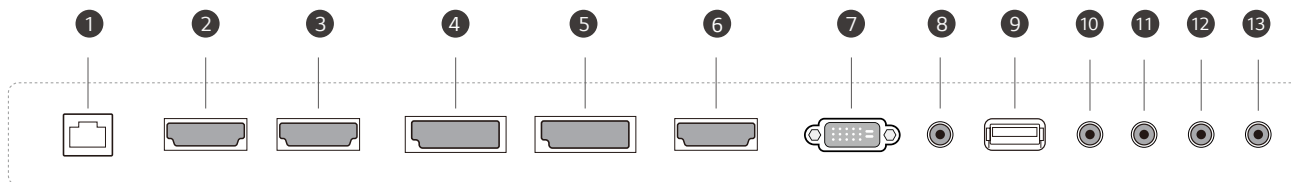

* Using an HDMI cable connection

DIMENSION (unit: mm)

65"

55"

49"

CONNECTIVITY

65" | 55" | 49"

- ① LAN
- ② HDMI IN1
- ③ HDMI IN2
- ④ DP IN
- ⑤ DP OUT
- ⑥ HDMI IN3
- ⑦ DVI-D IN
- ⑧ IR & LIGHT SENSOR
- ⑨ USB IN
- ⑩ AUDIO IN
- ⑪ AUDIO OUT
- ⑫ RS-232C IN
- ⑬ RS-232C OUT