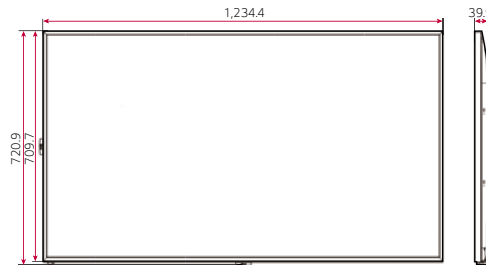

* Using an HDMI cable connection

DIMENSION (unit: mm)

65"

55"

49"

CONNECTIVITY

65" | 55" | 49"

- ① LAN
- ② HDMI IN1
- ③ HDMI IN2
- ④ DP IN
- ⑤ DP OUT
- ⑥ HDMI IN3
- ⑦ DVI-D IN
- ⑧ IR & LIGHT SENSOR
- ⑨ USB IN
- ⑩ AUDIO IN
- ⑪ AUDIO OUT
- ⑫ RS-232C IN
- ⑬ RS-232C OUT