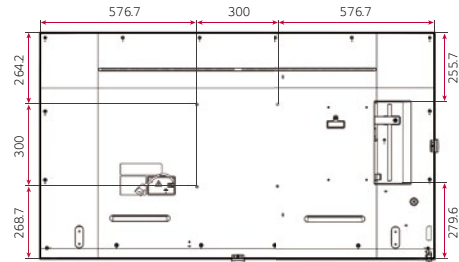

* Using an HDMI cable connection

DIMENSION (unit: mm)

65"

55"

49"

CONNECTIVITY

65" | 55" | 49"

- ① LAN
- ② HDMI IN1
- ③ HDMI IN2
- ④ DP IN
- ⑤ DP OUT
- ⑥ HDMI IN3
- ⑦ DVI-D IN
- ⑧ IR & LIGHT SENSOR
- ⑨ USB IN
- ⑩ AUDIO IN
- ⑪ AUDIO OUT
- ⑫ RS-232C IN
- ⑬ RS-232C OUT