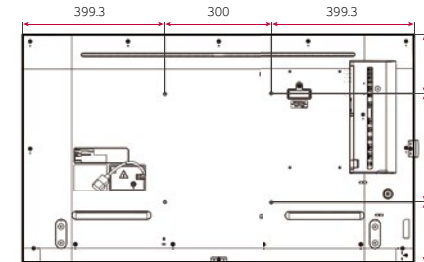

* Using an HDMI cable connection

DIMENSION (unit: mm)

65"

55"

49"

CONNECTIVITY

65" | 55" | 49"

- ① LAN
- ② HDMI IN1
- ③ HDMI IN2
- ④ DP IN
- ⑤ DP OUT
- ⑥ HDMI IN3
- ⑦ DVI-D IN
- ⑧ IR & LIGHT SENSOR
- ⑨ USB IN
- ⑩ AUDIO IN
- ⑪ AUDIO OUT
- ⑫ RS-232C IN
- ⑬ RS-232C OUT