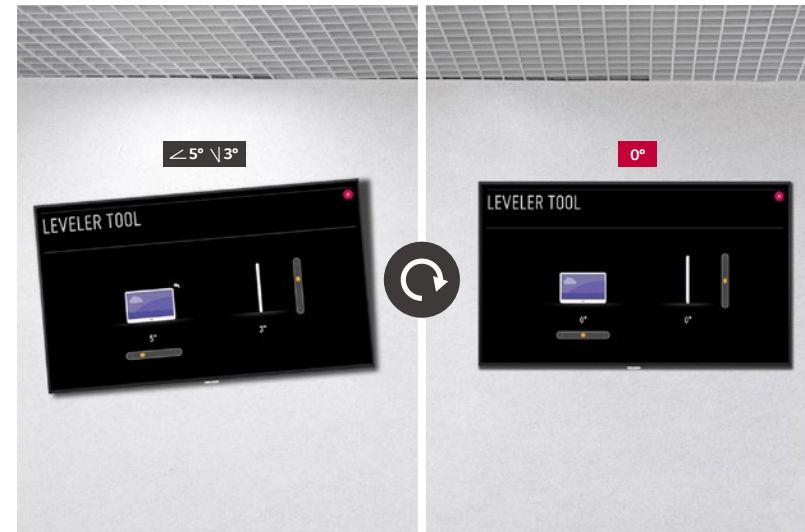

IP5x Certified Design

The IP5x Dust-Proof Certification ensures that the product is completely protected from dust, eliminating the risk of performance degradation.

30° Tilting Installation

When a display is installed at high places, it is usually tilted for the user's comfort viewing. In consideration of this, the UH7F series supports the installation with 30 degrees of tilt*.

* Tilt installation of up to 30 degrees facedown is supported.
(in conditions within 30°C temperature, 50% humidity)

Auto Screen Rotation

The UH7F series automatically detects its orientation (landscape or portrait mode) in the initial installation step, so manual rotation set-up process isn't required. The direction of OSD and background contents will be already set when you turn on a display at first.

Fine Adjustment

The UH7F series is equipped with a "horizontal sensor" which shows users how the device is tilt, so that it can be precisely installed.

Remote Monitoring

The UH7F series can email notifications to users when there is a problem, such as tilting of the product by external impact, so users can operate the product in a safer manner as they can get the information about the problem right away.

Simple Accessibility

Unlike previous models where various buttons have to be pressed for control, the UH7F series provides a single joystick to easily facilitate power on/off, input/setting operation, volume control, etc.