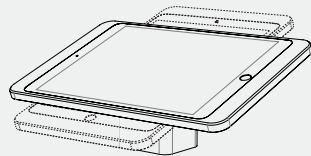

**Dame Stand** is an elegant and sleek tablet stand. The stand is permanently mounted to the surface by screws or super strong tape. Dame Stand offers safe and durable tablet use.

### Product characteristics

ergonomic display angle 20°

tablet frame horizontally or vertically mounted to the base

anti-theft screw lock

lightning cable hidden in the casing

### Compatible devices and specifications

compatible devices	iPad (7 <sup>th</sup> gen.) 10.2", iPad (8 <sup>th</sup> gen.) 10.2", iPad Pro (2 <sup>nd</sup> gen.) 10.5", iPad Air (3 <sup>rd</sup> gen.) 10.5"
screen size	10.2"/10.5"
material	casing front frame: precisely machined aluminium, anodized or powder coated casing frame cover and stand base: powder coated black
high/width/length	119,4/292,6/174,2 mm
weight	1,5 kg