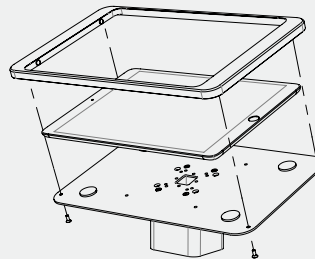

**Dame Stand** is an elegant and sleek tablet stand. The stand is permanently mounted to the surface by screws or super strong tape. Dame Stand offers safe and durable tablet use.

### Product characteristics

ergonomic display angle 20°

tablet frame horizontally or vertically mounted to the base

anti-theft screw lock

lightning cable hidden in the casing

### Compatible devices and specifications

compatible devices	iPad (7 <sup>th</sup> gen.) 10.2", iPad (8 <sup>th</sup> gen.) 10.2", iPad Pro (2 <sup>nd</sup> gen.) 10.5", iPad Air (3 <sup>rd</sup> gen.) 10.5"
screen size	10.2"/10.5"
material	casing front frame: precisely machined aluminium, anodized or powder coated casing frame cover and stand base: powder coated black
high/width/length	119,4/292,6/174,2 mm
weight	1,5 kg