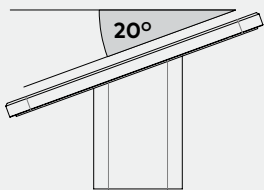

**Dame Stand** is an elegant and sleek tablet stand. The stand is permanently mounted to the surface by screws or super strong tape. Dame Stand offers safe and durable tablet use.

### Product characteristics

ergonomic display angle 20°

tablet frame horizontally or vertically mounted to the base

anti-theft screw lock

lightning cable hidden in the casing

### Compatible devices and specifications

compatible devices	iPad (7 <sup>th</sup> gen.) 10.2", iPad (8 <sup>th</sup> gen.) 10.2", iPad Pro (2 <sup>nd</sup> gen.) 10.5", iPad Air (3 <sup>rd</sup> gen.) 10.5"
screen size	10.2"/10.5"
material	casing front frame: precisely machined aluminium, anodized or powder coated casing frame cover and stand base: powder coated black
high/width/length	119,4/292,6/174,2 mm
weight	1,5 kg