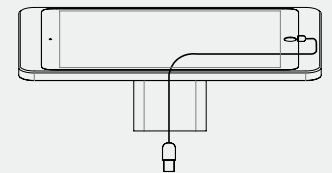

### Product characteristics

ergonomic display angle 20°

tablet frame horizontally or vertically mounted to the base

anti-theft screw lock

lightning cable hidden in the casing

### Compatible devices and specifications

compatible devices	iPad (7 <sup>th</sup> gen.) 10.2", iPad (8 <sup>th</sup> gen.) 10.2", iPad Pro (2 <sup>nd</sup> gen.) 10.5", iPad Air (3 <sup>rd</sup> gen.) 10.5"
screen size	10.2"/10.5"
material	casing front frame: precisely machined aluminium, anodized or powder coated casing frame cover and stand base: powder coated black
high/width/length	119,4/292,6/174,2 mm
weight	1,5 kg