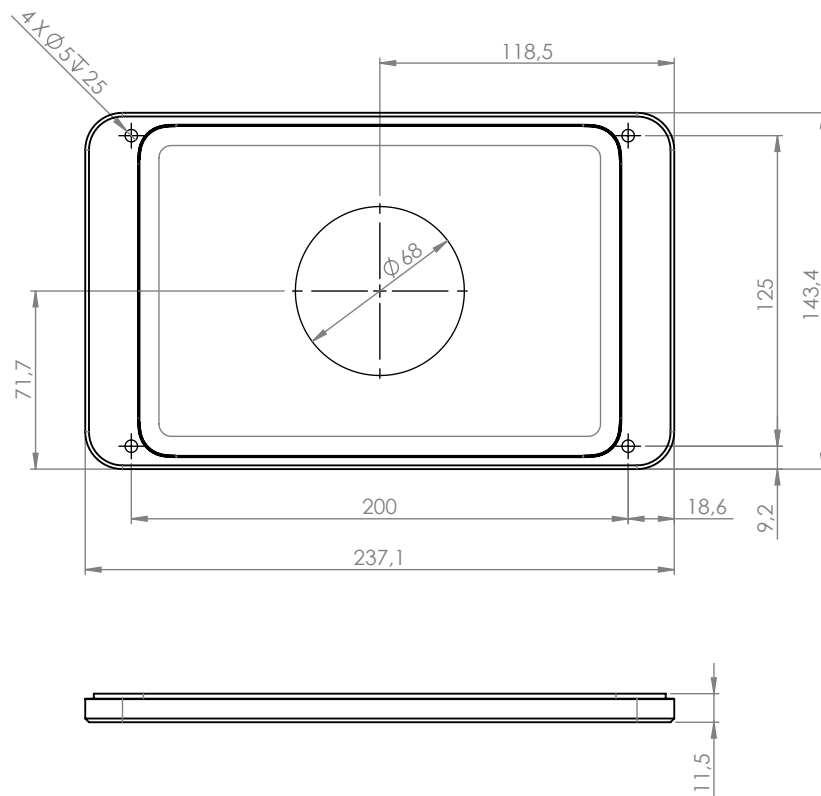

Dame Wall is an elegant and slim tablet wall mount. It is made from high-grade precisely machined aluminium, with smoothly anodized or powder coated surface finishing.

Product characteristics

vertically
or horizontally
mounted on a wall

cable hidden
in the mount

magnetic
casing lock
& security screw

Accessories

full backplate
with double-sided tape
for installation on glass

Rotation Unit

USB socket
or PoE adapter

silver
anodized

black
anodized

white powder
coated - RAL 9016

Dame Wall for iPad mini 7.9"

Dame Wall for iPad mini 6th gen. 8,3"

Dame Wall for iPad 9.7

Dame Wall for iPad 10.2" / 10.5"

Dame Wall for iPad Air 4 10.9 / Pro 11"

Dame Wall for iPad Pro 12.9"