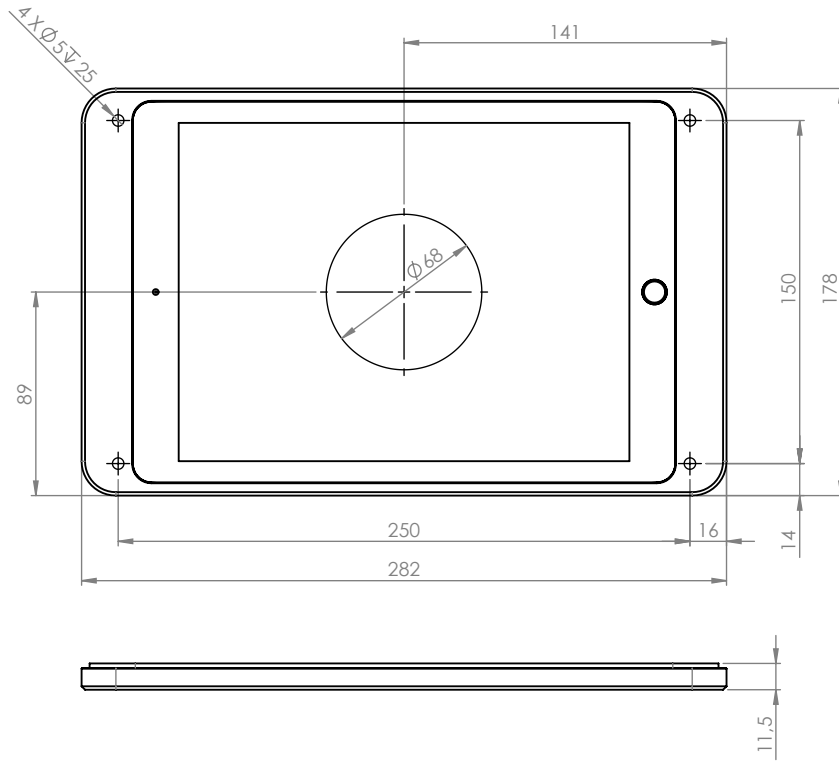

Dame Wall is an elegant and slim tablet wall mount. It is made from high-grade precisely machined aluminium, with smoothly anodized or powder coated surface finishing.

Product characteristics

vertically
or horizontally
mounted on a wall

cable hidden
in the mount

magnetic
casing lock
& security screw

Accessories

full backplate
with double-sided tape
for installation on glass

Rotation Unit

USB socket
or PoE adapter

silver
anodized

black
anodized

white powder
coated - RAL 9016

Dame Wall for iPad mini 7.9"

Dame Wall for iPad mini 6th gen. 8,3"

Dame Wall for iPad 9.7

Dame Wall for iPad 10.2" / 10.5"

Dame Wall for iPad Air 4 10.9 / Pro 11"

Dame Wall for iPad Pro 12.9"