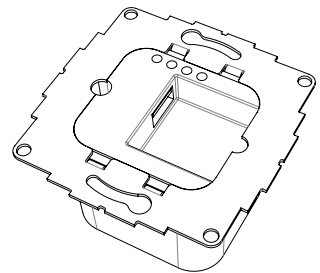

Dame Wall is an elegant and slim tablet wall mount. It is made from high-grade precisely machined aluminium, with smoothly anodized or powder coated surface finishing.

Product characteristics

vertically
or horizontally
mounted on a wall

cable hidden
in the mount

magnetic
casing lock
& security screw

Accessories

full backplate
with double-sided tape
for installation on glass

Rotation Unit

USB socket
or PoE adapter

silver
anodized

black
anodized

white powder
coated - RAL 9016

Dame Wall for iPad mini 7.9"

Dame Wall for iPad mini 6th gen. 8,3"

Dame Wall for iPad 9.7

Dame Wall for iPad 10.2" / 10.5"

Dame Wall for iPad Air 4 10.9 / Pro 11"

Dame Wall for iPad Pro 12.9"