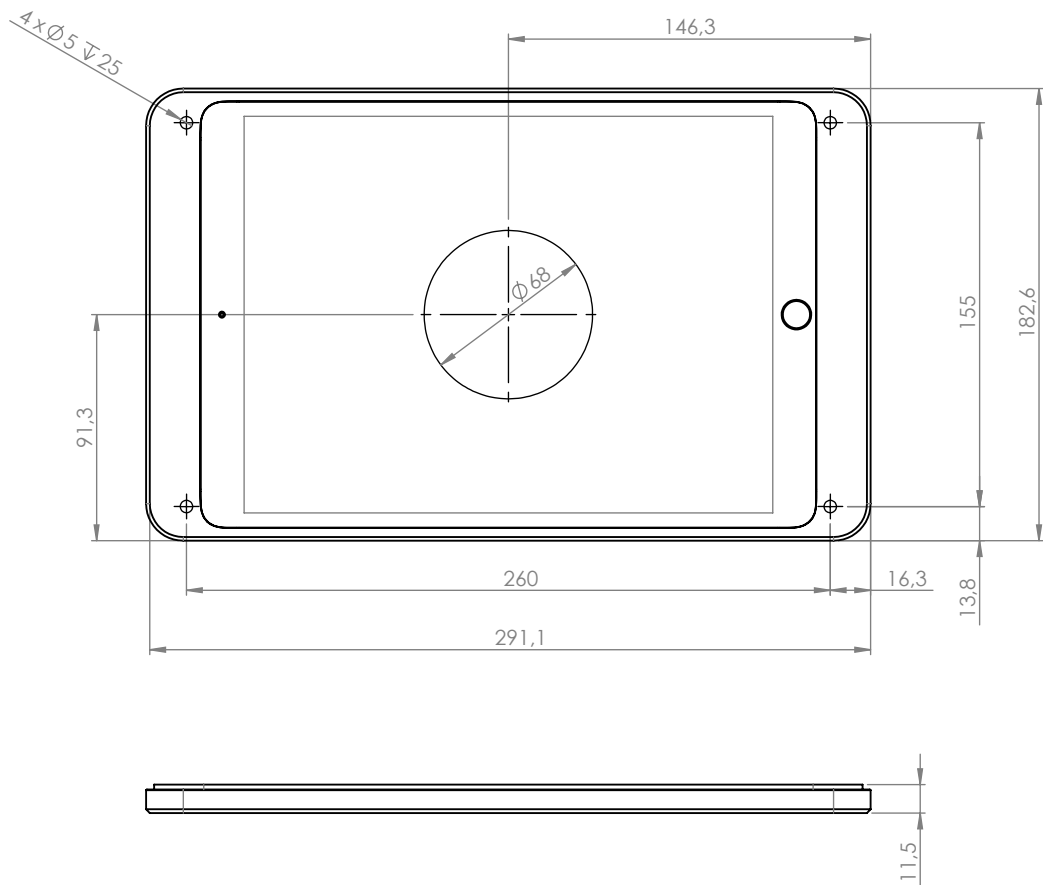

Dame Wall is an elegant and slim tablet wall mount. It is made from high-grade precisely machined aluminium, with smoothly anodized or powder coated surface finishing.

Product characteristics

vertically
or horizontally
mounted on a wall

cable hidden
in the mount

magnetic
casing lock
& security screw

Accessories

full backplate
with double-sided tape
for installation on glass

Rotation Unit

USB socket
or PoE adapter

silver
anodized

black
anodized

white powder
coated - RAL 9016

Dame Wall for iPad mini 7.9"

Dame Wall for iPad mini 6th gen. 8,3"

Dame Wall for iPad 9.7

Dame Wall for iPad 10.2" / 10.5"

Dame Wall for iPad Air 4 10.9 / Pro 11"

Dame Wall for iPad Pro 12.9"