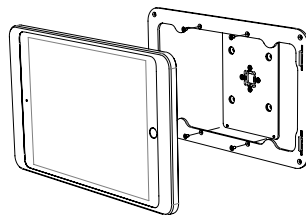

Dame Wall is an elegant and slim tablet wall mount. It is made from high-grade precisely machined aluminium, with smoothly anodized or powder coated surface finishing.

Product characteristics

vertically
or horizontally
mounted on a wall

cable hidden
in the mount

magnetic
casing lock
& security screw

Accessories

full backplate
with double-sided tape
for installation on glass

Rotation Unit

USB socket
or PoE adapter

silver
anodized

black
anodized

white powder
coated - RAL 9016

Dame Wall for iPad mini 7.9"

Dame Wall for iPad mini 6th gen. 8,3"

Dame Wall for iPad 9.7

Dame Wall for iPad 10.2" / 10.5"

Dame Wall for iPad Air 4 10.9 / Pro 11"

Dame Wall for iPad Pro 12.9"