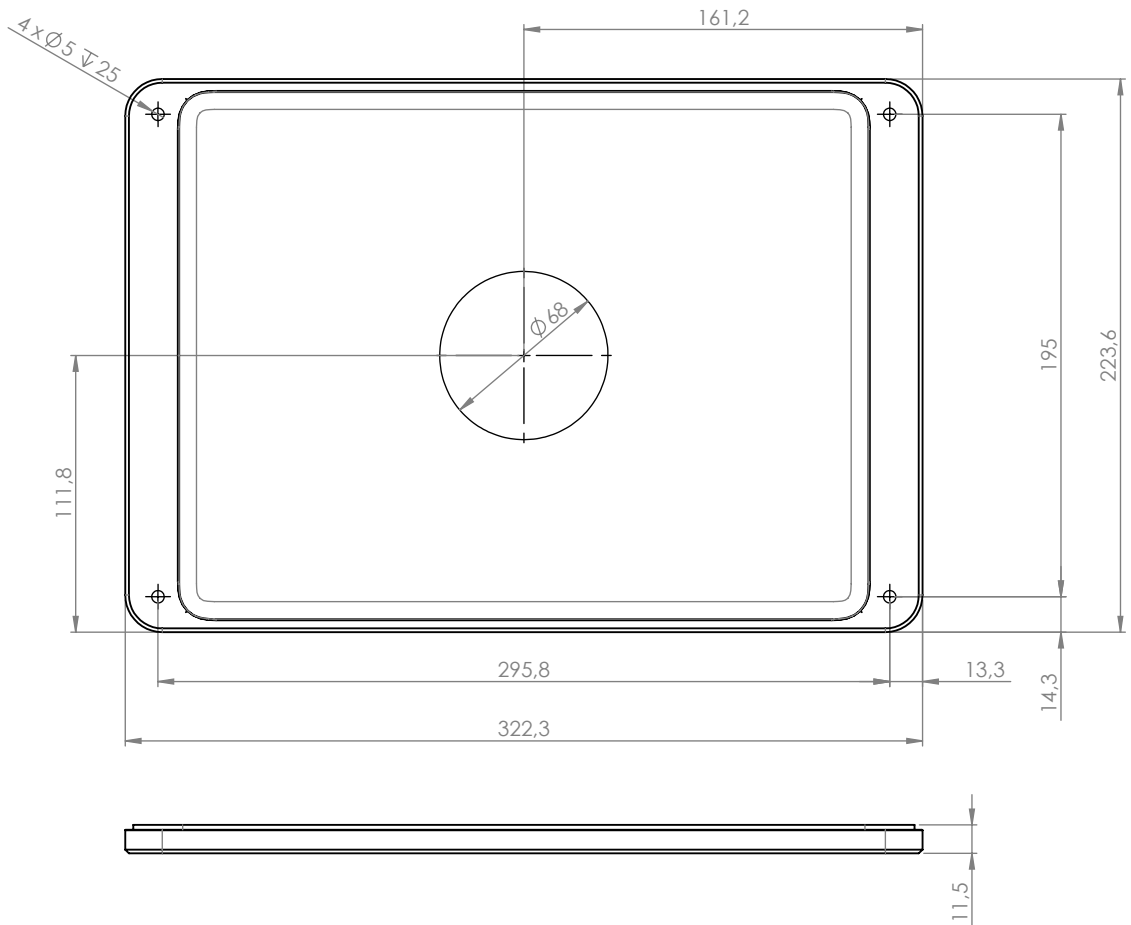

Dame Wall is an elegant and slim tablet wall mount. It is made from high-grade precisely machined aluminium, with smoothly anodized or powder coated surface finishing.

Product characteristics

vertically
or horizontally
mounted on a wall

cable hidden
in the mount

magnetic
casing lock
& security screw

Accessories

full backplate
with double-sided tape
for installation on glass

Rotation Unit

USB socket
or PoE adapter

silver
anodized

black
anodized

white powder
coated - RAL 9016

Dame Wall for iPad mini 7.9"

Dame Wall for iPad mini 6th gen. 8,3"

Dame Wall for iPad 9.7

Dame Wall for iPad 10.2" / 10.5"

Dame Wall for iPad Air 4 10.9 / Pro 11"

Dame Wall for iPad Pro 12.9"