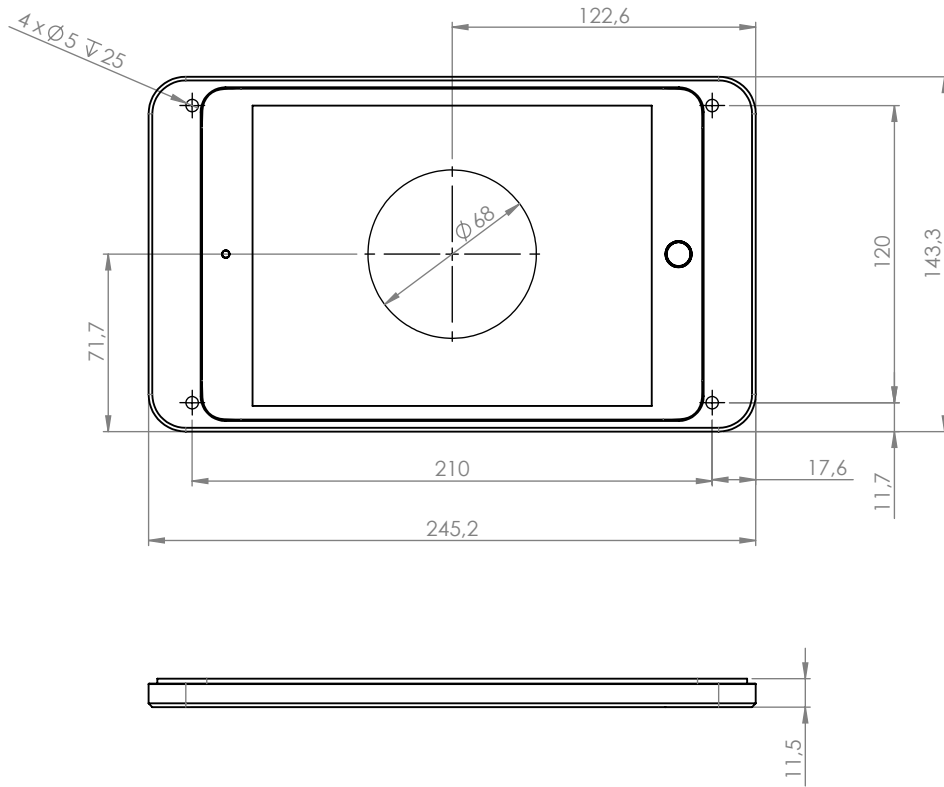

Dame Wall is an elegant and slim tablet wall mount. It is made from high-grade precisely machined aluminium, with smoothly anodized or powder coated surface finishing.

Product characteristics

vertically
or horizontally
mounted on a wall

cable hidden
in the mount

magnetic
casing lock
& security screw

Accessories

full backplate
with double-sided tape
for installation on glass

Rotation Unit

USB socket
or PoE adapter

silver
anodized

black
anodized

white powder
coated - RAL 9016

Dame Wall for iPad mini 7.9"

Dame Wall for iPad mini 6th gen. 8,3"

Dame Wall for iPad 9.7

Dame Wall for iPad 10.2" / 10.5"

Dame Wall for iPad Air 4 10.9 / Pro 11"

Dame Wall for iPad Pro 12.9"