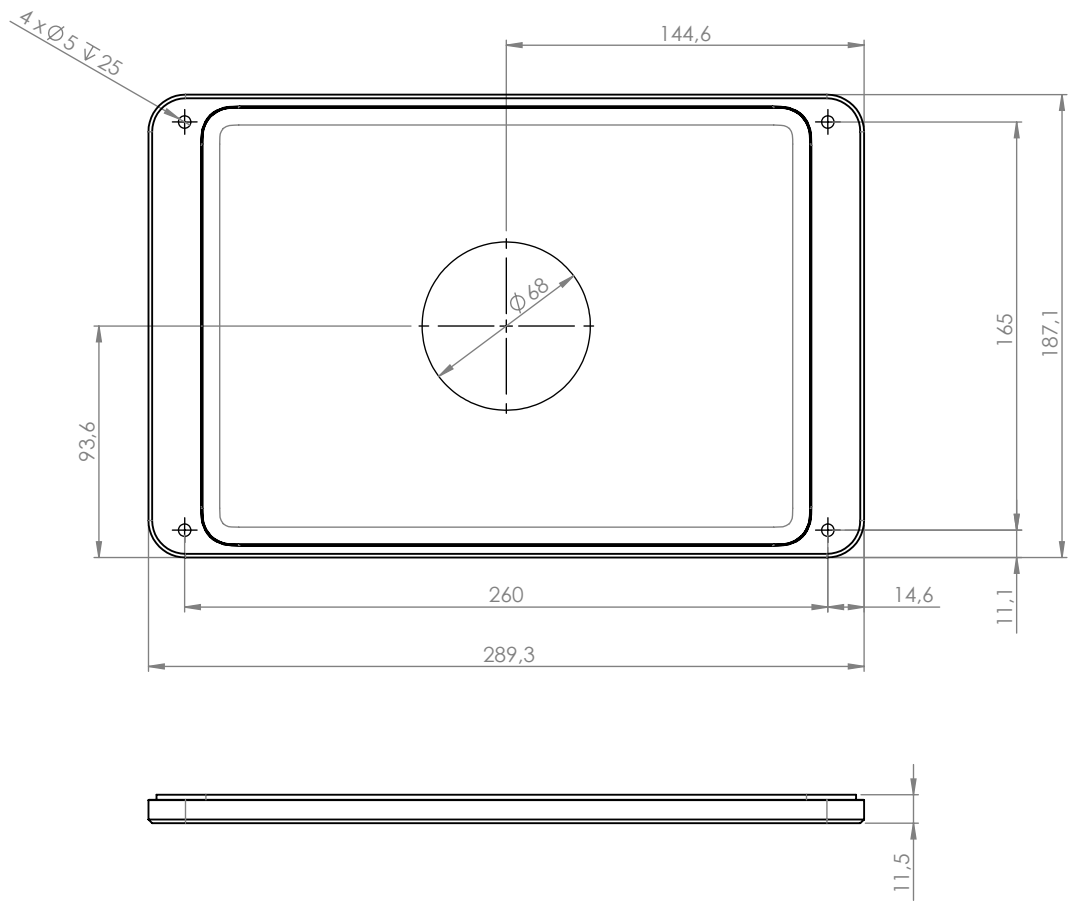

Dame Wall is an elegant and slim tablet wall mount. It is made from high-grade precisely machined aluminium, with smoothly anodized or powder coated surface finishing.

Product characteristics

vertically
or horizontally
mounted on a wall

cable hidden
in the mount

magnetic
casing lock
& security screw

Accessories

full backplate
with double-sided tape
for installation on glass

Rotation Unit

USB socket
or PoE adapter

silver
anodized

black
anodized

white powder
coated - RAL 9016

Dame Wall for iPad mini 7.9"

Dame Wall for iPad mini 6th gen. 8,3"

Dame Wall for iPad 9.7

Dame Wall for iPad 10.2" / 10.5"

Dame Wall for iPad Air 4 10.9 / Pro 11"

Dame Wall for iPad Pro 12.9"