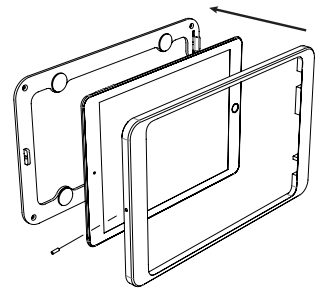

Dame Wall is an elegant and slim tablet wall mount. It is made from high-grade precisely machined aluminium, with smoothly anodized or powder coated surface finishing.

Product characteristics

vertically
or horizontally
mounted on a wall

cable hidden
in the mount

magnetic
casing lock
& security screw

Accessories

full backplate
with double-sided tape
for installation on glass

Rotation Unit

USB socket
or PoE adapter

silver
anodized

black
anodized