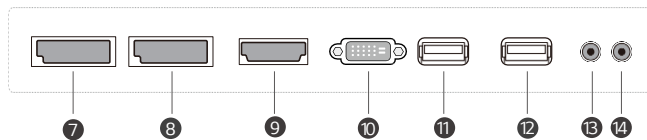

PBP (Picture-By-Picture) features multiple screens in a single display with up to 4 input sources while PIP (Picture-In-Picture) supports playing both a main screen and a subscreen at the same time with various layouts. This gives great flexibility to allocate space for each content source.

Wireless Access Point

The UH5F-H series operates as a virtual router which can be an wireless access point for mobile devices.

DIMENSION

(unit: mm)

CONNECTIVITY

98"

Bottom

Side