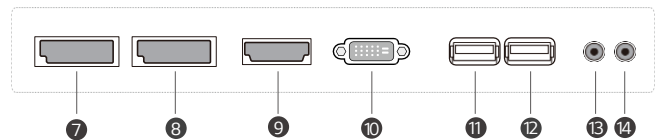

DIMENSION

(unit: mm)

CONNECTIVITY

98"

Bottom

Side

86/75"

Bottom

Side

- ① AUDIO IN
- ② AUDIO OUT
- ③ LAN
- ④ HDMI IN 1

- ⑤ HDMI IN 2
- ⑥ IR / LIGHT SENSOR
- ⑦ DP IN
- ⑧ DP OUT

- ⑨ HDMI IN 3
- ⑩ DVI - D IN
- ⑪ USB IN 1
- ⑫ USB IN 2

- ⑬ RS-232C IN
- ⑭ RS-232C OUT

* Dimensions & Jack Panels may differ from the above image, so please contact LG sales team to verify before ordering.