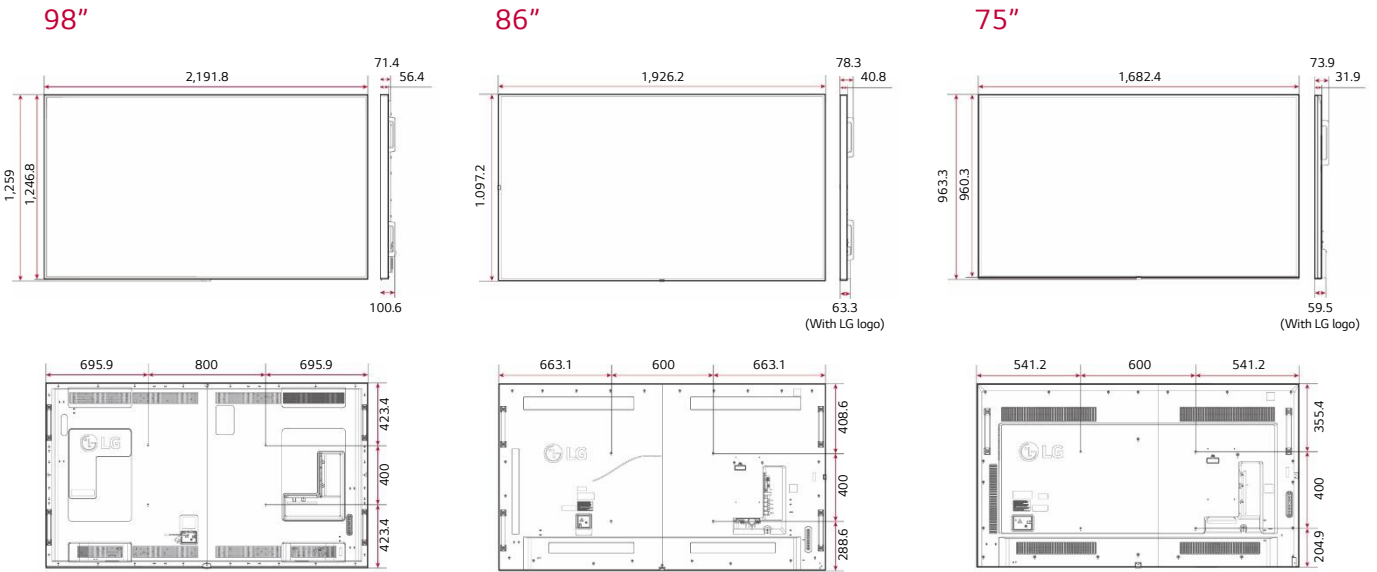

Wireless Access Point

The UH5F-H series operates as a virtual router which can be an wireless access point for mobile devices.

DIMENSION

(unit: mm)

CONNECTIVITY

98"

Bottom

Side

86/75"

Bottom

Side

- ① AUDIO IN
- ② AUDIO OUT
- ③ LAN
- ④ HDMI IN 1

- ⑤ HDMI IN 2
- ⑥ IR / LIGHT SENSOR
- ⑦ DP IN
- ⑧ DP OUT

- ⑨ HDMI IN 3
- ⑩ DVI - D IN
- ⑪ USB IN 1
- ⑫ USB IN 2

- ⑬ RS-232C IN
- ⑭ RS-232C OUT