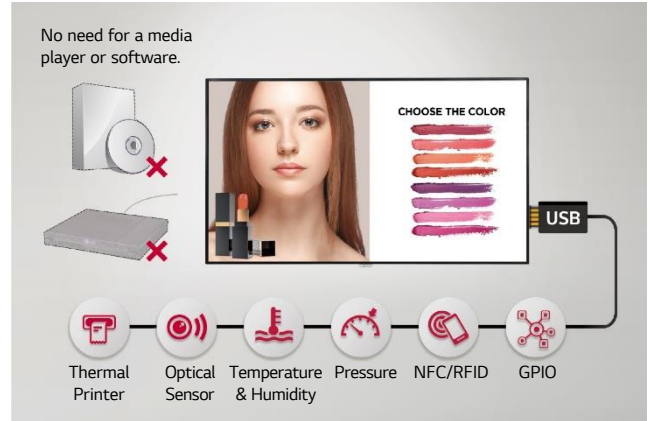

webOS SMART SIGNAGE PLATFORM

High-Performance with webOS

Built-in Quad Core SoC can execute several tasks at once while providing smooth content playback without the need for a media player. Also, LG webOS smart signage platform enhances user convenience with intuitive GUI and simple app development tools.

Various Sensor Applications

LG webOS smart signage platform easily supports connections with external sensors such as GPIO, NFC/RFID, temperature sensors, etc. via USB plug-in. The overall cost for maintenance is reduced as there's no need to purchase additional software or media players for creating value-added solutions.