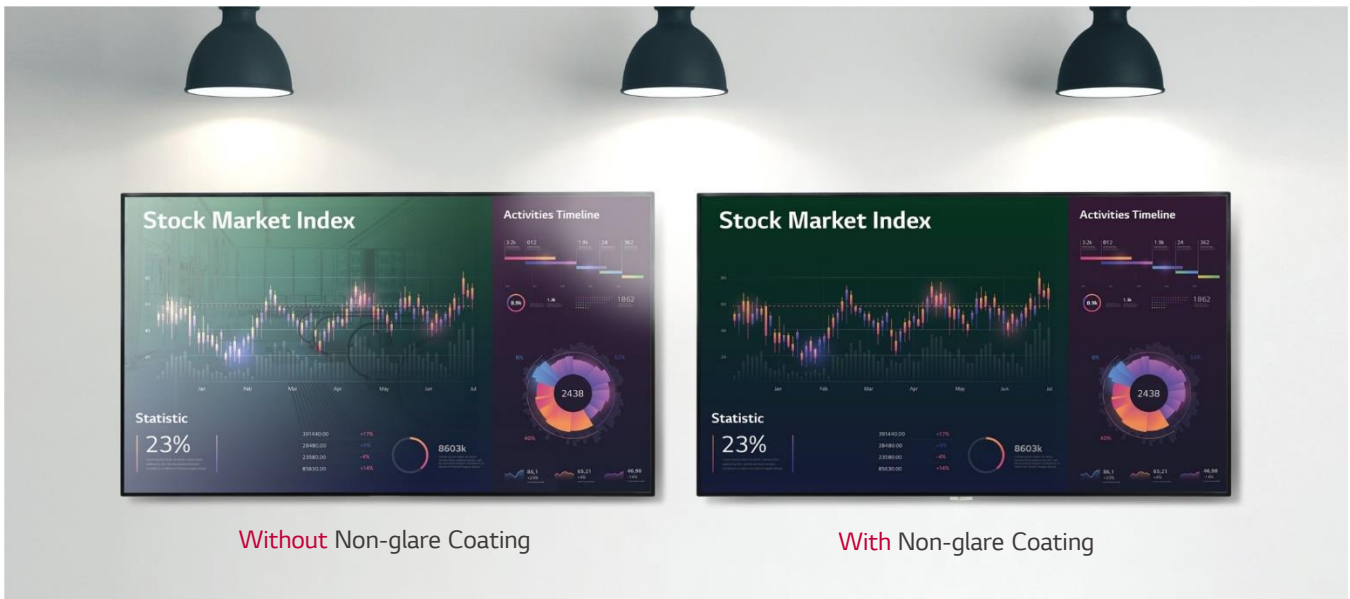

* All images are for illustrative purposes only.

UHD Signage 98/86/75" UH5F-H

LG UHD Large Screen Signage

Large Screen Size

Clear View with Non-glare Coating

4K UHD Superb Picture Quality

webOS Smart Platform

Meeting Room Solution

Easy Management

SUPERB PICTURE QUALITY

Clear View with Non-glare Coating

Viewers can be annoyed by unnecessary reflections when watching a screen under brightly lit conditions. The UH5F-H series has resolved such inconveniences by increasing the level of haze, which enhances visibility and text readability.

ULTRA HD Resolution

With the resolution that is 4 times higher than FHD, it makes the color and details of the contents more vivid and realistic. In addition, the wide viewing angle applied with an IPS panel, provides clear contents with no distortion.