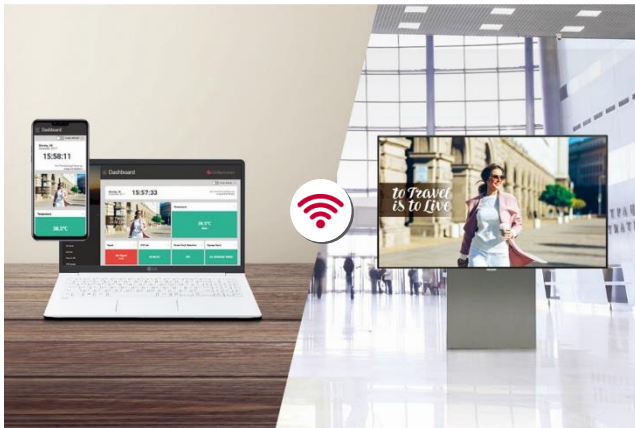

Various Sensor Applications

LG webOS smart signage platform easily supports connections with external sensors such as GPIO, NFC/RFID, temperature sensors, etc. via USB plug-in. The overall cost for maintenance is reduced as there's no need to purchase additional software or media players for creating value-added solutions.

Compatible with Video Conference System

For the optimum visual meeting, the UH5F-H series has certified its compatibility with Cisco System that offers powerful and integrated control* for a smarter video conference, eliminating a waste of time for setting up the picture quality or changing input on incoming calls.

* Network based control

* Using an HDMI cable connection

EASY MANAGEMENT

Real-time Monitoring & Control

Through the Control Manager, the embedded web monitoring solution, you can control and monitor the status of multiple UH5F-H series displays in different locations in real-time. It is available on internet connected devices, allowing you to flexibly and rapidly respond to emergency situations anywhere.