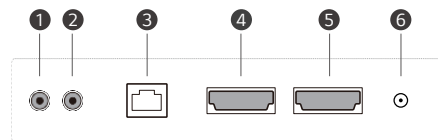

86/75"

Bottom