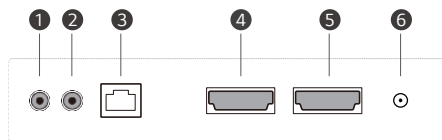

Wireless Access Point

The UH5F-H series operates as a virtual router which can be an wireless access point for mobile devices.

DIMENSION

(unit: mm)

CONNECTIVITY

98"

Bottom

Side