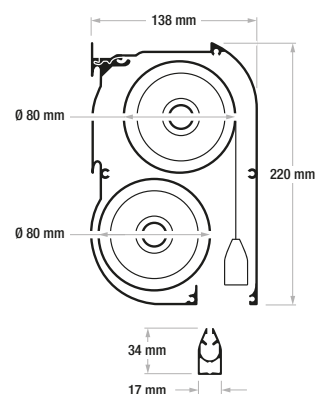

See page **64**
for Technical data

Create your own screen with the PSS

- > **Personalized dimensions:** width
- > **Roller type:** standard motorized or radio integrated
- > **Case:** available only with case
- > **Case color:** available only in white with brushed aluminium lateral ends
- > **Height of Top:** from 10 to 40 cm
- > **Projection surface fall:** front only
- > **Side of command/motor:** right only
- > **Special option:** Deco Print

Standard Accessories

- > Kit with wall or ceiling mount brackets
- > 2 unipolar selector switches
- > Remote control (only for radio-integrated version)

PSS Formats

1.33:1	1.78:1	2.35:1
4:3	16:9	21:9

Optional Accessories

Biformat Tensio Classic 5 cm borders

	Max Viewing Width	Max Viewing Height	Max Overall Width	Max Overall Height	Max Surface Width	Max Surface Height	Standard Drop	Total Maximum Drop	Packaging Dimensions	Net Weight	Gross Weight
	C	D	A	B	F	G	P	mm	mm	kg	kg
Biformat	1830	1830	2250	2234	1930	1980	100	400	1838x300x330	34	39
	2080	2080	2500	2484	2180	2230	100	400	2088x300x330	40	45
	2330	2330	2750	2734	2430	2480	100	400	2338x300x330	47	52
	2580	2580	3000	2984	2680	2730	100	400	2588x300x330	55	60
	2830	2830	3250	3234	2930	2980	100	400	2838x300x330	58	63
	3080	3080	3500	3484	3180	3230	100	400	3088x300x330	60	65

Biformat Tensio Classic 7 cm borders

	Max Viewing Width	mAX Viewing Height	Max Overall Width	Max Overall Height	Max Surface Width	Max Surface Height	Standard Drop	Total Maximum Drop	Packaging Dimensions	Net Weight	Gross Weight
	C	D	A	B	F	G	P	mm	mm	kg	kg
Biformat	1790	1790	2250	2214	1890	1960	100	400	1798x300x330	34	39
	2040	2040	2500	2464	2140	2210	100	400	2048x300x330	40	45
	2290	2290	2750	2714	2390	2460	100	400	2298x300x330	47	52
	2540	2540	3000	2964	2640	2710	100	400	2548x300x330	55	60
	2790	2790	3250	3214	2890	2960	100	400	2798x300x330	58	63
	3040	3040	3500	3464	3140	3210	100	400	3048x300x330	60	65