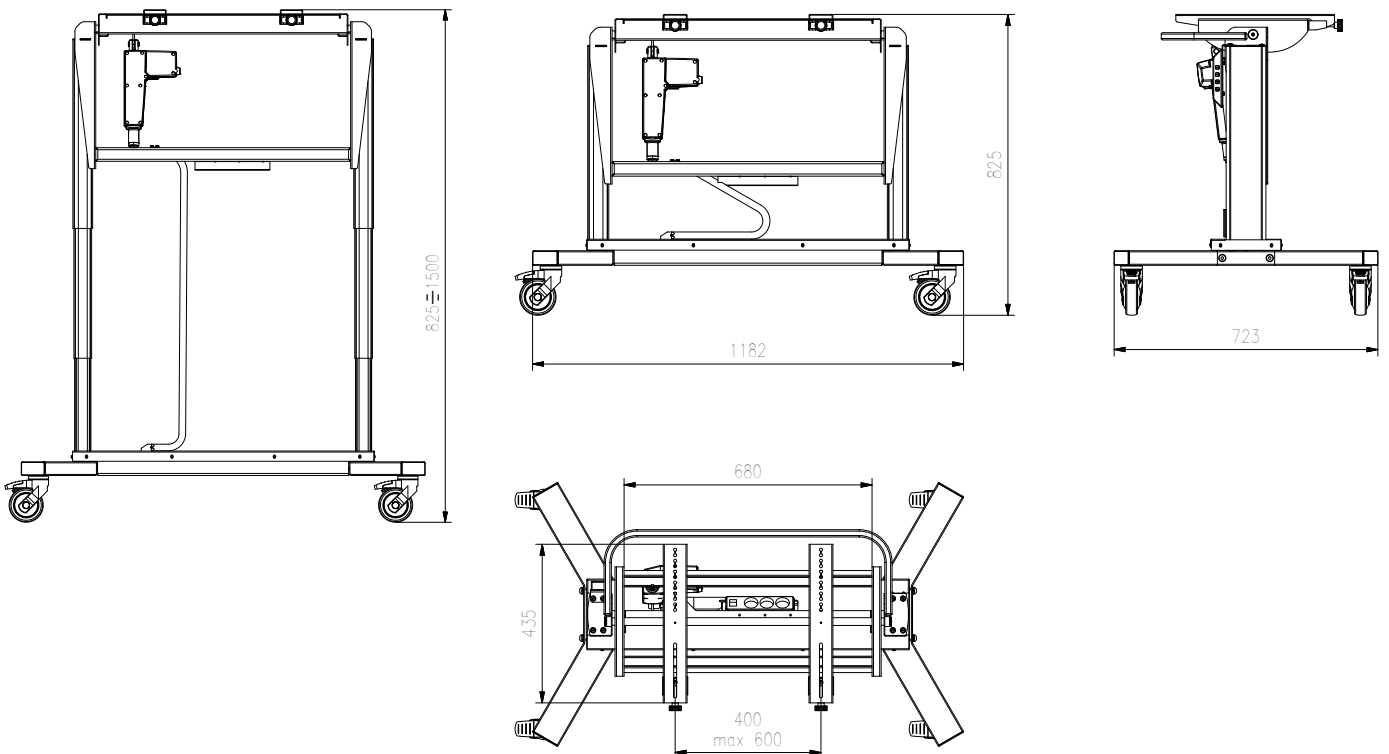

ETRE Series Full Electric height-adjustable AV Trolleys

TROLLEYS

FEATURES

- Universal VESA interface suitable for all screen types
- Adjustable tilt angle from 0° to 90°
- Fully height adjustable
- Full internal cable management
- Professional industrial casters with brake mechanism
- Tubular chrome pole luxury finish

FEATURES PHOTO

PRODUCT SPECIFICATION

Product	Screen size	Max. capacity	VESA	Weight	Dimensions (HxWxD)
ETRE3	40-55"	60 kg	min. 100x100 max. 400x200	60 kg	1200x900x750 mm
ETRE4	60-95"	60 kg	min. 100x100 max. 800x400	80 kg	1382x1500x723 mm

TECHNICAL DRAWINGS

ETRE3

ETRE4