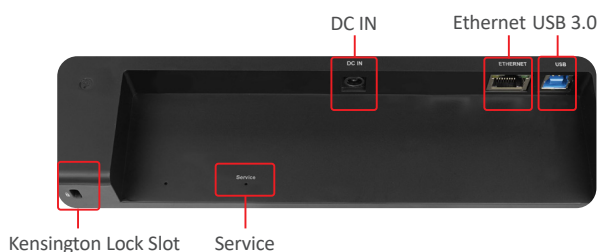

Product Specifications

Camera	
Sensor	1/2.8" 8.29MP CMOS
Viewing Angle	110° (H) / 74° (V) / 120° (D)
Lens	Fixed Lens (F2.2)
Resolution (Max.)	3840x2160
Minimum Focus Distance	50 cm
Zoom	4x (Max)
ePTZ	Yes
Auto Framing	Yes
WDR	Yes
2D/3D Noise Reduction	Yes
Video Format	MJPEG / YUY2 / NV12
Presets	IR Remote Control : 3 USB Command : 128
Built-in Mic	
Mic Element	5 Mics
Pickup Distance	5 Meters
Frequency Response	50Hz ~ 8KHz
Sensitivity	-16 dBV
SNR	76 dBV
Echo Cancellation	Yes
Noise Suppression	Yes

Speaker	
Configuration	20W, Speaker Element x1 + Passive Diaphragm x1
Frequency Response	20Hz ~ 20KHz
Speaker Max SPL	95±3dB 0.5m/5W
Distortion	5% AT 5.0W / 4.47V 1KHz
Interface	
Power Input	Input: 110 ~ 240 VAC, 50/60 Hz, 1.0A max.
USB	USB 3.0 Type-B, Compatible USB2.0
RJ-45	USB bridge to Ethernet
LED Indicator	Ring, 3 Color LED (Green, Blue, Red)
Remote Controller	Yes
Others	
Kensington	Yes
Mount	TV Mount, Bracket
Weight	3.8 lbs (1.7 kg)
Dimensions (WxLxH)	23.51" x 3.55" x 2.95" (597 x 90 x 75 mm)

Compatible Software

User Interface

Lumens®

Lumens Integration, Inc.
4116 Clipper Court
Fremont, CA, 94538
Phone: +1-866-600-0988
Fax: +1-510-252-1389

Lumens Europe
De Nayerstraat 17 9470
Denderleeuw Belgium
Phone : +32-473-58-38-95
Fax : +32-2-452-76-00

www.MyLumens.com