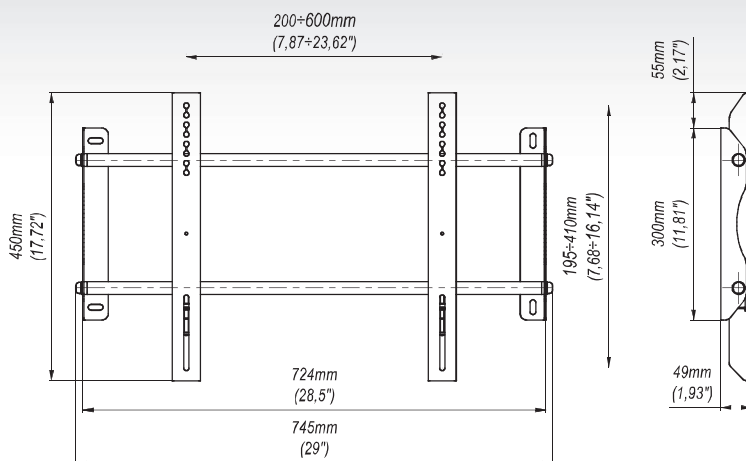

PWM200 ■ Fixed Wall Mount 42"-55"

Features

- 1 SAFETY
safety bolt
- 2 EASY AND QUICK INSTALLATION
easy installation of the product
- 3 UNIVERSAL
wide range of the VESA Mount

Technical Data

200x200 mm
300x300 mm
400x200 mm
400x400 mm
600x400 mm

42"-55"

49 mm

min. 200x195 mm
max. 600x410 mm

50 Kg

Trade Information

Index	Colour	Package	EAN
PWM200c-B	■	■	5908252964963
PWM200s-B	■	■	5908252964970

Package Dimensions [mm] (H x W x D)	820x320x38
Weight [Kg]	3,25