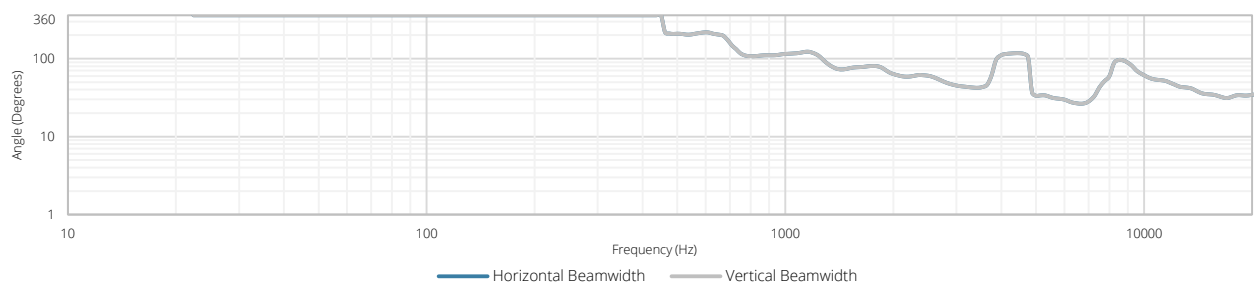

Variants:

- ALTI4M/B - Black version
- ALTI4M/W - White version

Acoustical data graphs:

Horizontal Polars:

Vertical Polars:

Sensitivity:

Beamwidth (-3dB):

Directivity index: