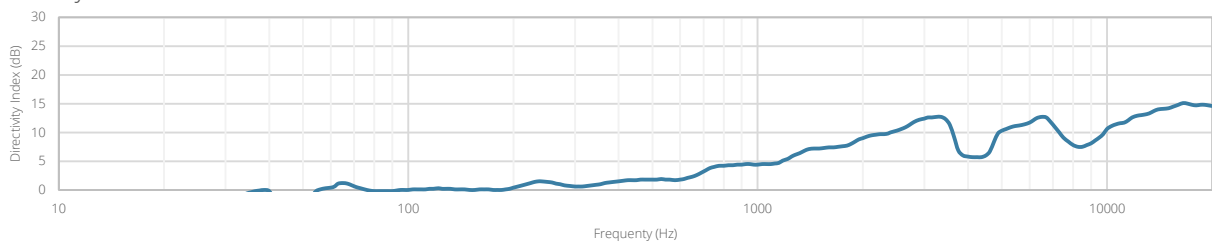

Variants:

- ALTI4M/B - Black version
- ALTI4M/W - White version

Acoustical data graphs:

Horizontal Polars:

Vertical Polars:

Sensitivity:

Beamwidth (-3dB):

Directivity index: