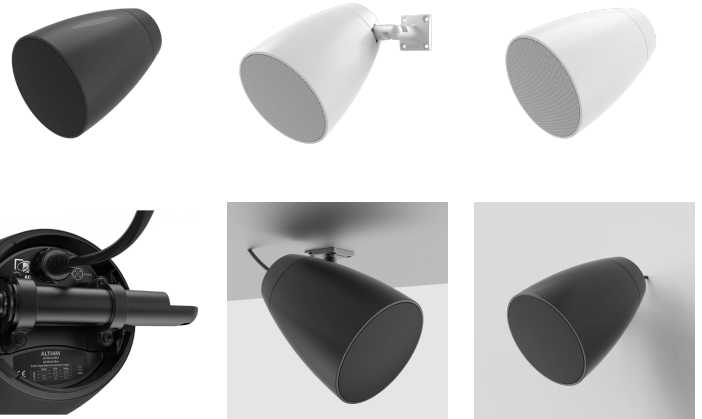

ALTI4M

2-way 4" design surface mount loudspeakers

Highlights:

- Innovative & unique design
- Wide opening angle
- AWX5™ waterproof connector
- Outdoor rated construction
- Countless mounting possibilities
- Multi-tapping 70V / 100V line transformer

"Don't feel like hanging around?"

The ALTI4M is a variant of the ALTI pendant speakers, featuring a die-cast mounting bracket for wall & ceiling mount purposes. This allows the same audio system design and identity throughout the entire installation in case some areas are not allowing pendant solutions being used due to the ceiling heights or structures. Acoustics and construction are identically crafted, while connections are made through weatherproof AWX5™ connectors, this construction has an IP65 rating.

The ALTI4M features a 2-way 4" driver combination with a coaxially mounted 1" soft dome tweeter and is fitted with a phase plug for excellent off-axis performance. The 2-way combination with a high-quality polypropylene enclosure and acoustic engineering craftsmanship guarantees premium performance for demanding applications. A continuous power handling of 30 Watt (RMS) and maximum power handling of 60 Watt is achieved.

Product Features:

Dimensions		205 x 170 x 258 mm (W x H x D)
Connection cable length		0.7 m
Construction		Polypropylene
Front finish		Aluminium grill
Mounting & handling		2-way Revolving mounting bracket
Weight		2.31 kg
Accessories	Included	5-pin connection cable (70 cm)
		2-way Revolving mounting bracket