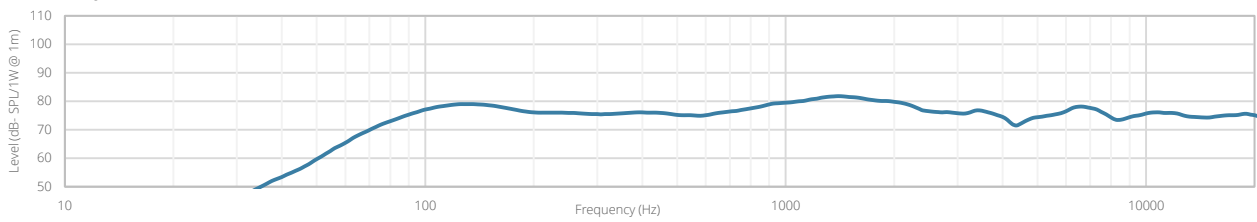

Variants:

- ALTI4M/B - Black version
- ALTI4M/W - White version

Acoustical data graphs:

Horizontal Polars:

Vertical Polars:

Sensitivity:

Beamwidth (-3dB):

Directivity index: