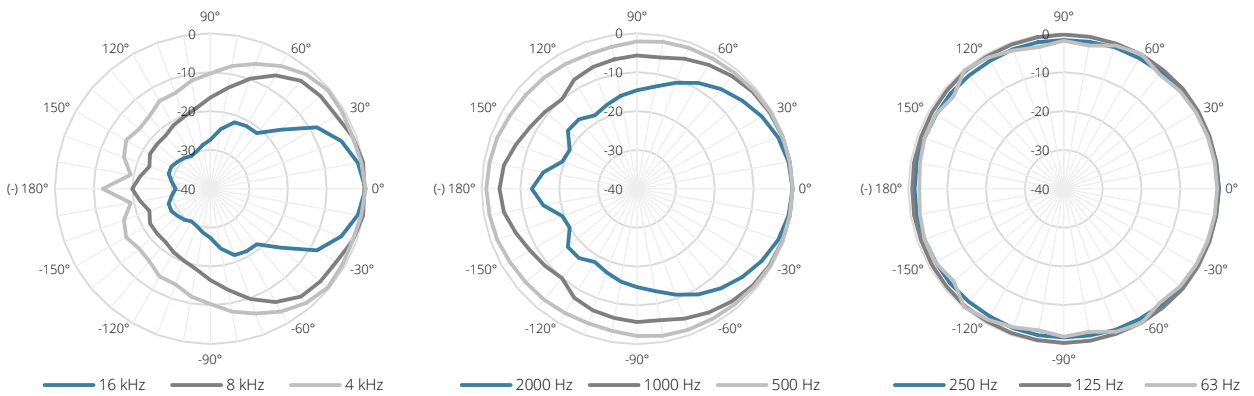

Variants:

- ALTI4M/B - Black version
- ALTI4M/W - White version

Acoustical data graphs:

Horizontal Polars:

Vertical Polars:

Sensitivity:

Beamwidth (-3dB):

Directivity index: