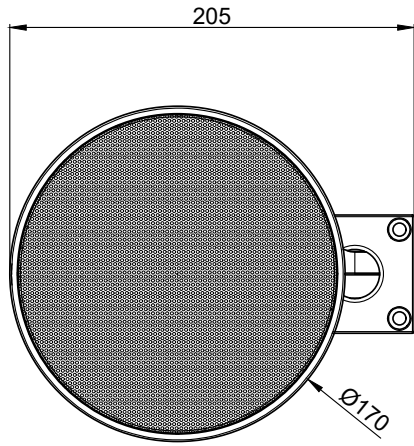

Product Features:

Dimensions		205 x 170 x 258 mm (W x H x D)
Connection cable length		0.7 m
Construction		Polypropylene
Front finish		Aluminium grill
Mounting & handling		2-way Revolving mounting bracket
Weight		2.31 kg
Accessories	Included	5-pin connection cable (70 cm)
		2-way Revolving mounting bracket

Variants:

- ALTI4M/B - Black version
- ALTI4M/W - White version

Acoustical data graphs:

Horizontal Polars:

Vertical Polars:

Sensitivity:

Beamwidth (-3dB):

Directivity index:

ALTI4M

Product description:

2-WAY 4" PROJECTOR SPEAKER 24W - 70V/100V & 16 OHM

Weight:

TBA

Outer dimensions:
(w x h x d)

205 x 170 x 257

Unit height: