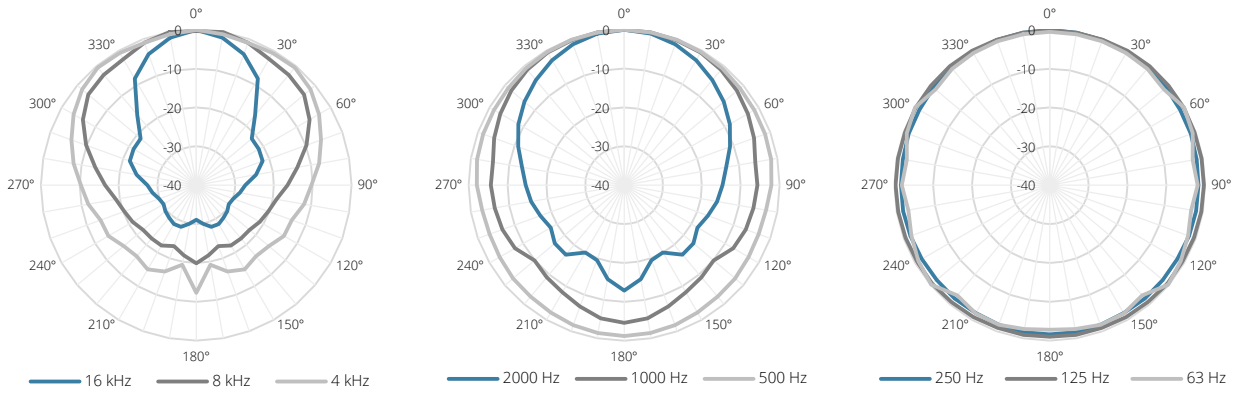

Impedance:

Voltage:

System specifications:

Max. Power		60 W
RMS Power		30 W
Speaker type		2-way coaxial
Drivers		4"
Impedance		16 Ω
Line Transformer Tappings	1	208 Ω - 100 V / Not used - 70 V / 24 W
	2	417 Ω - 100 V / 24 W - 70 V / 12 W
	3	833 Ω - 100 V / 12 W - 70 V / 6 W
Dispersion	Conical	165° (average 500 Hz to 5 kHz @ -6 dB)
Connectors		Waterproof AWX-5 connector
Sensitivity (1W/1m)		80 dB
Sound Pressure (Max. W/1m)	@ 16 Ω	95.1 dB
Frequency	Range (-10 dB)	65 Hz - 20 kHz
	Response (\pm 3 dB)	85 Hz - 20 kHz
Ingress Protection rating		IP65

Product Features:

Dimensions		205 x 170 x 258 mm (W x H x D)
Connection cable length		0.7 m
Construction		Polypropylene
Front finish		Aluminium grill
Mounting & handling		2-way Revolving mounting bracket
Weight		2.31 kg
Accessories	Included	5-pin connection cable (70 cm)
		2-way Revolving mounting bracket

Variants:

- ALTI4M/B - Black version
- ALTI4M/W - White version

Acoustical data graphs:

Horizontal Polars:

Vertical Polars:

Sensitivity:

Beamwidth (-3dB):

Directivity index: