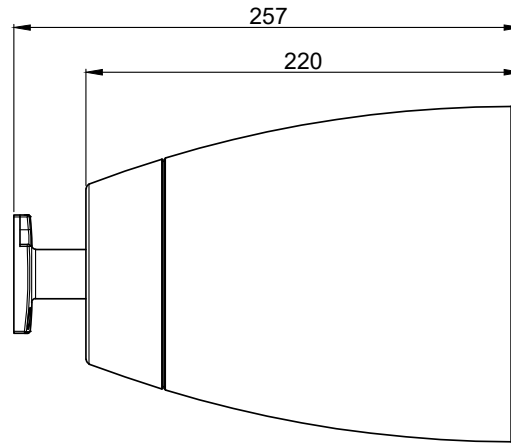

Product Features:

Dimensions		205 x 170 x 258 mm (W x H x D)
Connection cable length		0.7 m
Construction		Polypropylene
Front finish		Aluminium grill
Mounting & handling		2-way Revolving mounting bracket
Weight		2.31 kg
Accessories	Included	5-pin connection cable (70 cm)
		2-way Revolving mounting bracket

Variants:

- ALTI4M/B - Black version
- ALTI4M/W - White version

Acoustical data graphs:

Horizontal Polars:

Vertical Polars:

Sensitivity:

Beamwidth (-3dB):

Directivity index:

ALTI4M

Product description:

2-WAY 4" PROJECTOR SPEAKER 24W - 70V/100V & 16 OHM

Weight:

TBA

Outer dimensions:
(w x h x d)

205 x 170 x 257

Unit height: