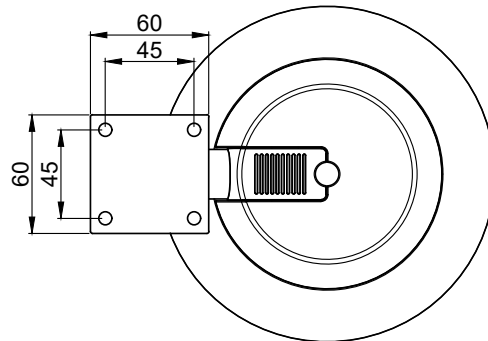

Product Features:

Dimensions		205 x 170 x 258 mm (W x H x D)
Connection cable length		0.7 m
Construction		Polypropylene
Front finish		Aluminium grill
Mounting & handling		2-way Revolving mounting bracket
Weight		2.31 kg
Accessories	Included	5-pin connection cable (70 cm)
		2-way Revolving mounting bracket

ALTI4M

Product description:

2-WAY 4" PROJECTOR SPEAKER 24W - 70V/100V & 16 OHM

Weight:

TBA

Outer dimensions:
(w x h x d)

205 x 170 x 257

Unit height: