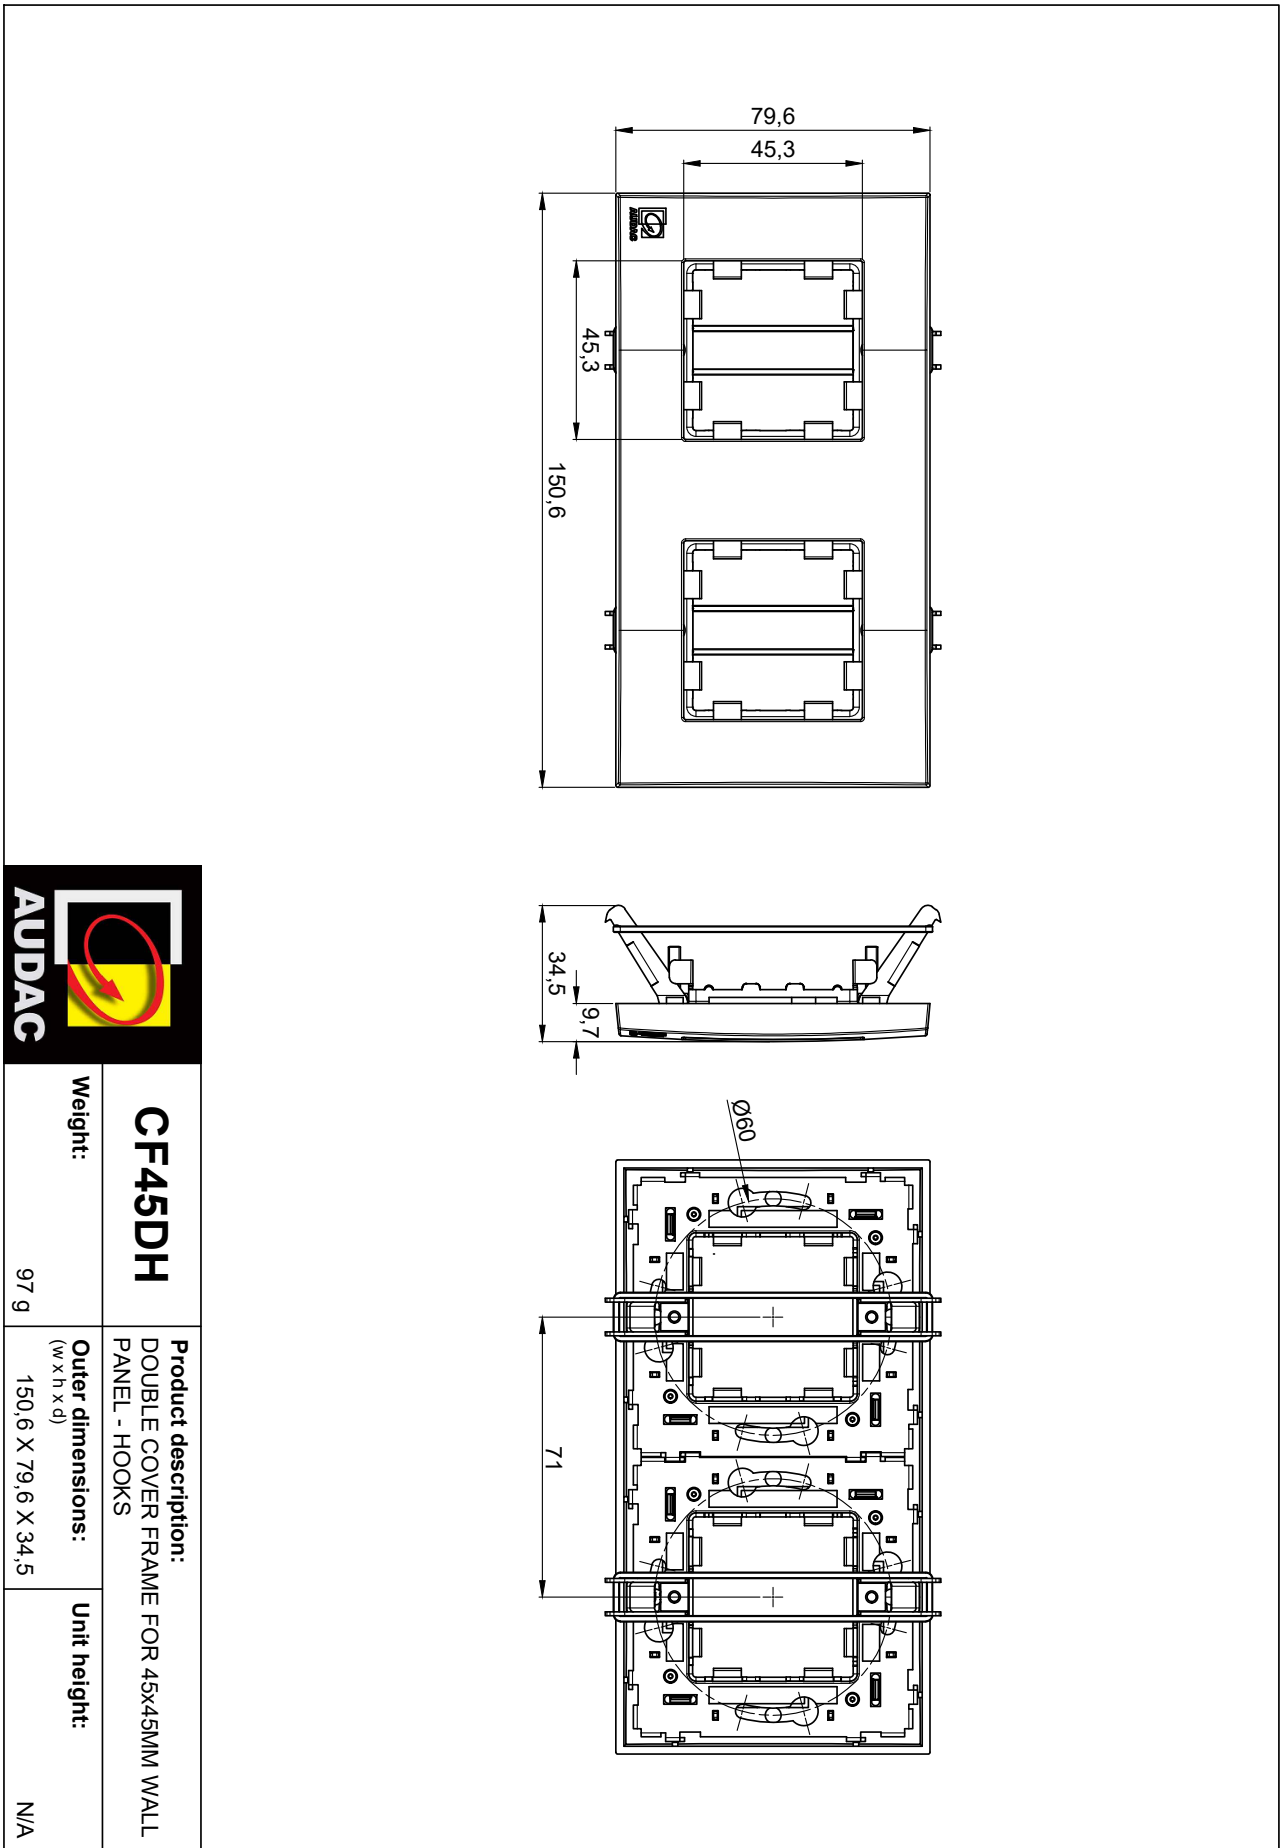

CF45DH

Cover frame double 45 x 45 mm with hooks

The CF45DH cover frames allow flush mount installation for any 45 x 45 mm standard sized product such as matrix control panels, volume controllers, connection plates, ... They come including a metal subframe(s) and are available in single (CF45SH) and double (CF45DH) unit size. The CF45DH is equipped with hooks that lock in your Installation Housing. They are available in black (/B) and white (/W)

Variants:

- CF45DH/B - Black version
- CF45DH/W - White version

CF45DH

Weight:

97 g

Product description:
DOUBLE COVER FRAME FOR 45x45MM WALL
PANEL - HOOKS

Outer dimensions:
(w x h x d)

150,6 X 79,6 X 34,5

Unit height:

N/A