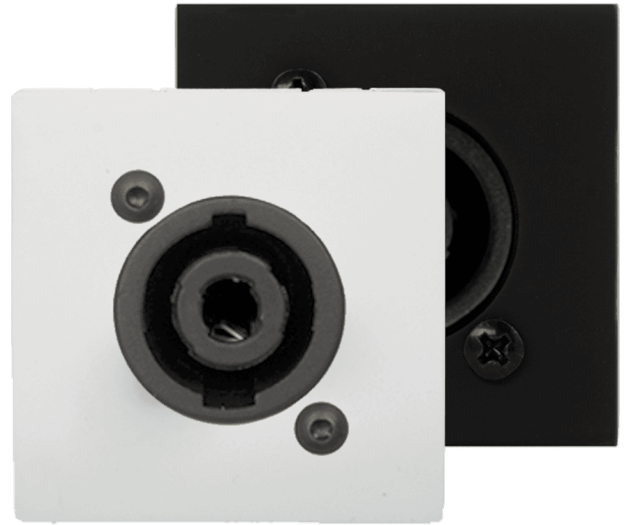

# CP43SPE

Connection plate - d-size speaker - bticino

Connection plate with Neutrik Speakon connector, designed to be used with bTicino installation materials. Available in Black (/B) & White (/W). (Mounting frame and cover plate not included)

## Variants:

---

- CP43SPE/W - White version