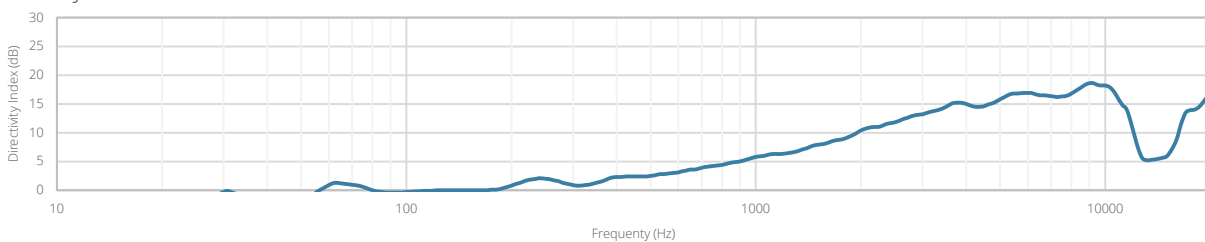

Acoustical data graphs:

Horizontal Polars:

Vertical Polars:

Sensitivity:

Beamwidth (-3dB):

Directivity index:

	
HS121	Product description: FULL RANGE OUTDOOR SOUND PROJECTOR - 20 WATT / 100 VOLT
Weight: 2,3 kg	Outer dimensions: (w x h x d) 220 x 165 x 249
	Unit height: N/A