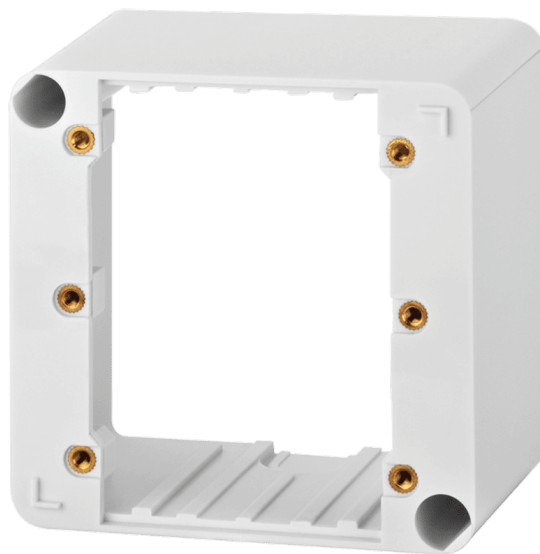

WB3102/SW

Wall mount box for VC3xx2

The WB3102 are wall mounting boxes for the VC3xx2-series volume controllers. The surface mount version is available in white colour (/SW).

Product Features:

Material	ABS (WB3102/SW)
	Galvanised steel (WB3102/FS)
Dimensions	81 x 81 x 51 mm (W x H x D) (WB3102/SW)
	72 x 72 x 48 mm (W x H x D) (WB3102/FS)
Weight	0.061 kg (WB3102/SW)
	0.153 kg (WB3102/FS)