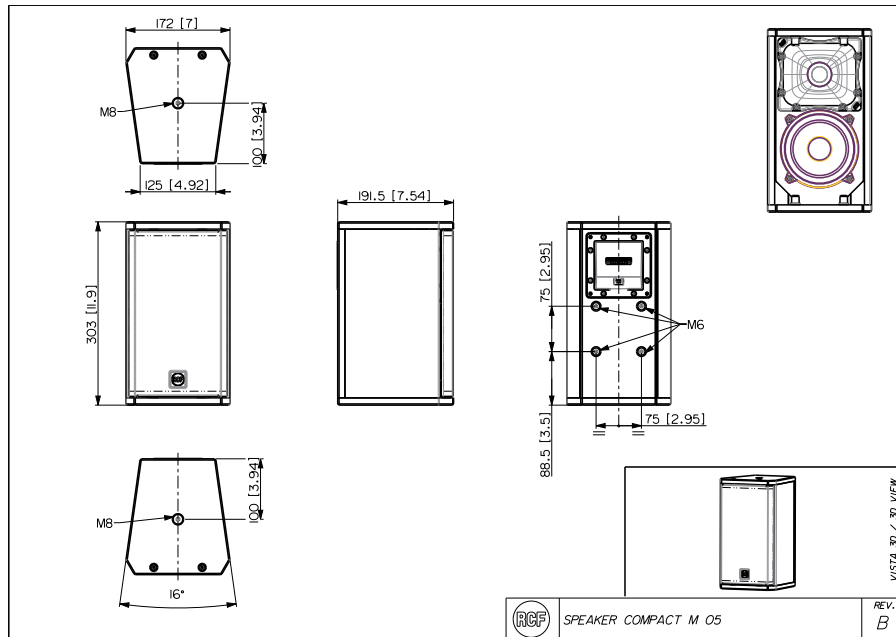

COMPACT M 05

TWO-WAY PROFESSIONAL SPEAKER

Line Art 2D

Acoustical specifications

TECHNICAL SPECIFICATIONS

Frequency Response (-10dB)	70 Hz ÷ 20000 Hz
Max SPL @ 1m	115 dB
Horizontal coverage angle	120°
Vertical coverage angle	80°
Directivity index Q	7
System Sensitivity	89 dB
Power section	
Amplification	Full Range
Nominal Impedance	8 ohm
Power Handling	80 W
Peak Power Handling	320 W PEAK
Crossover Frequencies	2200 Hz
Recommended Amplifiers	DMA 162, DMA 162P, DMA 504, DMA 82
Transducers	
Dome Tweeter	1 x 1.3" neo, 1.0" v.c
Woofer	1 x 5.0", 1.2" v.c
Input/Output section	
Input connectors	Euroblock
Output connectors	Euroblock
Standard compliance	
Safety agency	CE compliant
Physical specifications	
Cabinet/Case Material	Plywood
Hardware	4 x M6, 2 x M8
Grille	Steel with clothing
Color	Black - RAL 9005, White - RAL 9003
Size / Weight	
Height	303 mm / 11.93 inches
Width	172 mm / 6.77 inches
Depth	191 mm / 7.52 inches
Weight	4.2 kg / 9.26 lbs

ACCESSORIES

Rigging / Mounting

HORIZONTAL BRACKETS

13360550	H-BR 004
13360597	H-BR 004

Black - RAL 9005	EAN 8024530021580
White - RAL 9003	EAN 8024530021597