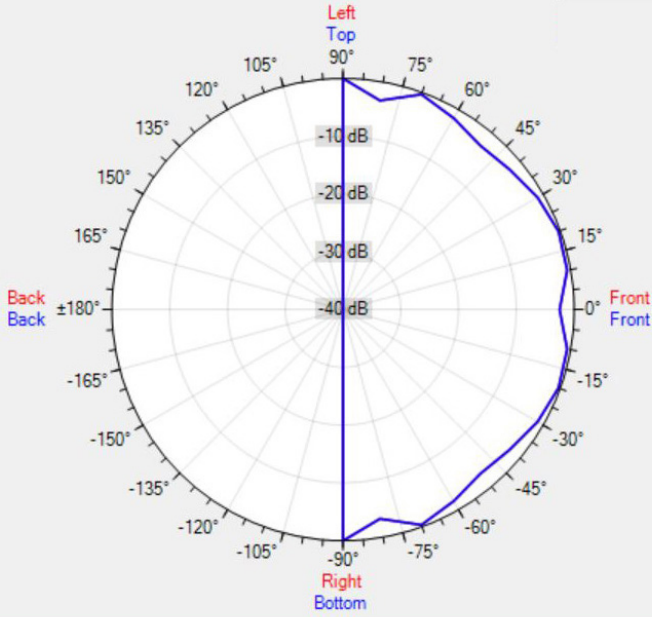

TECHNICAL SPECIFICATIONS

outside diameter in mm	105	depth in mm	74
cutout in mm	85	installation grip range in mm	1 - 15
loudspeaker system	dual cone	woofer size in inch	3
woofer cone material	coated paper	mounting system	2 springs
colour	white / black	100V transformer power taps in watts	6 - 3 - 1.5
70V transformer power taps in watts	6 - 3 - 1.5 - 0.75	impedance in ohms	16
low impedance dynamic power in watts	20	low impedance RMS power in watts	10
SPL 1W/1m in dB	87	max SPL 1m in dB	99
frequency response in Hz	120 - 18K	main construction material	steel
grille main material	aluminium	IP rating	
applicable low impedance	yes	applicable in 100V	yes
Vertical dispersion angle 1000 Hz	180°	closest RAL colour (subject to deviations)	RAL9010 (W) / RAL9011 (BL)
Net weight product in kg	0.35		

POLAR PLOTS

Data Shown: CM3T (Apart Audio)
 Display Parameters: Frequency: 1000Hz (1/24th Octave)

Horizontal
 Vertical

Data Shown: CM3T (Apart Audio)
 Display Parameters: Frequency: 2000Hz (1/24th Octave)