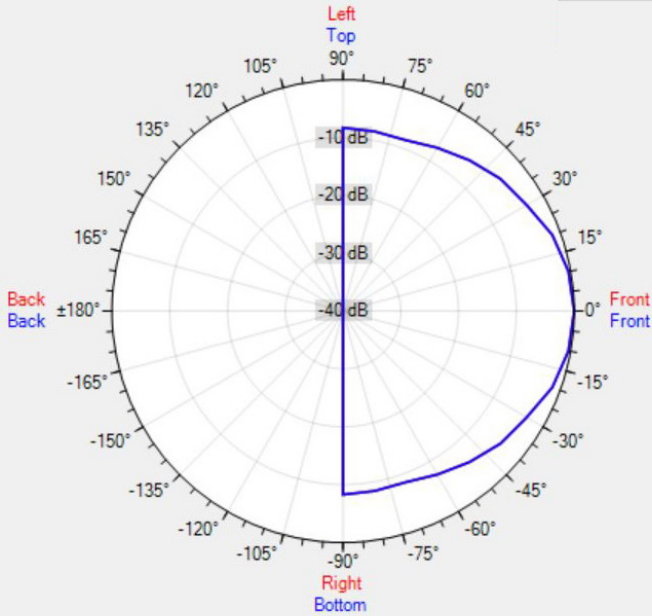

TECHNICAL SPECIFICATIONS

outside diameter in mm	105	depth in mm	74
cutout in mm	85	installation grip range in mm	1 - 15
loudspeaker system	dual cone	woofer size in inch	3
woofer cone material	coated paper	mounting system	2 springs
colour	white / black	100V transformer power taps in watts	6 - 3 - 1.5
70V transformer power taps in watts	6 - 3 - 1.5 - 0.75	impedance in ohms	16
low impedance dynamic power in watts	20	low impedance RMS power in watts	10
SPL 1W/1m in dB	87	max SPL 1m in dB	99
frequency response in Hz	120 - 18K	main construction material	steel
grille main material	aluminium	IP rating	
applicable low impedance	yes	applicable in 100V	yes
Vertical dispersion angle 1000 Hz	180°	closest RAL colour (subject to deviations)	RAL9010 (W) / RAL9011 (BL)
Net weight product in kg	0.35		

POLAR PLOTS

Data Shown: CM3T (Apart Audio)
 Display Parameters: Frequency: 1000Hz (1/24th Octave)

Horizontal
 Vertical

Data Shown: CM3T (Apart Audio)
 Display Parameters: Frequency: 2000Hz (1/24th Octave)

Horizontal
 Vertical

Data Shown: CM3T (Apart Audio)
 Display Parameters: Frequency: 4000Hz (1/24th Octave)

Horizontal
 Vertical

Data Shown: CM3T (Apart Audio)
 Display Parameters: Frequency: 8000Hz (1/24th Octave)