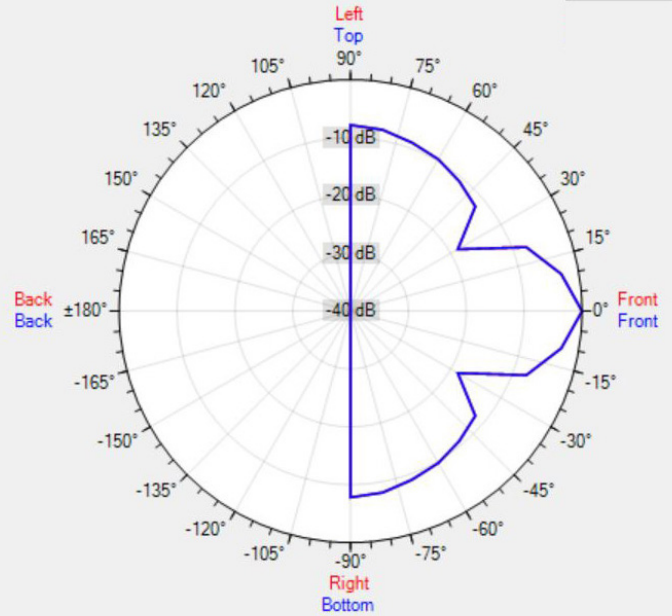

TECHNICAL SPECIFICATIONS

outside diameter in mm	105	depth in mm	74
cutout in mm	85	installation grip range in mm	1 - 15
loudspeaker system	dual cone	woofer size in inch	3
woofer cone material	coated paper	mounting system	2 springs
colour	white / black	100V transformer power taps in watts	6 - 3 - 1.5
70V transformer power taps in watts	6 - 3 - 1.5 - 0.75	impedance in ohms	16
low impedance dynamic power in watts	20	low impedance RMS power in watts	10
SPL 1W/1m in dB	87	max SPL 1m in dB	99
frequency response in Hz	120 - 18K	main construction material	steel
grille main material	aluminium	IP rating	
applicable low impedance	yes	applicable in 100V	yes
Vertical dispersion angle 1000 Hz	180°	closest RAL colour (subject to deviations)	RAL9010 (W) / RAL9011 (BL)
Net weight product in kg	0.35		

POLAR PLOTS

Data Shown: CM3T (Apart Audio)
 Display Parameters: Frequency: 1000Hz (1/24th Octave)

Horizontal
 Vertical

Data Shown: CM3T (Apart Audio)
 Display Parameters: Frequency: 2000Hz (1/24th Octave)

Horizontal
 Vertical

Data Shown: CM3T (Apart Audio)
 Display Parameters: Frequency: 4000Hz (1/24th Octave)

Horizontal
 Vertical

Data Shown: CM3T (Apart Audio)
 Display Parameters: Frequency: 8000Hz (1/24th Octave)

Horizontal
 Vertical

[MORE PICTURES](#)

APart		CM3T	
GREEN	1.5W		Max. 20Watts music power 16 OHM
WHITE	3W		
RED	6W		
BLACK	COM		
			