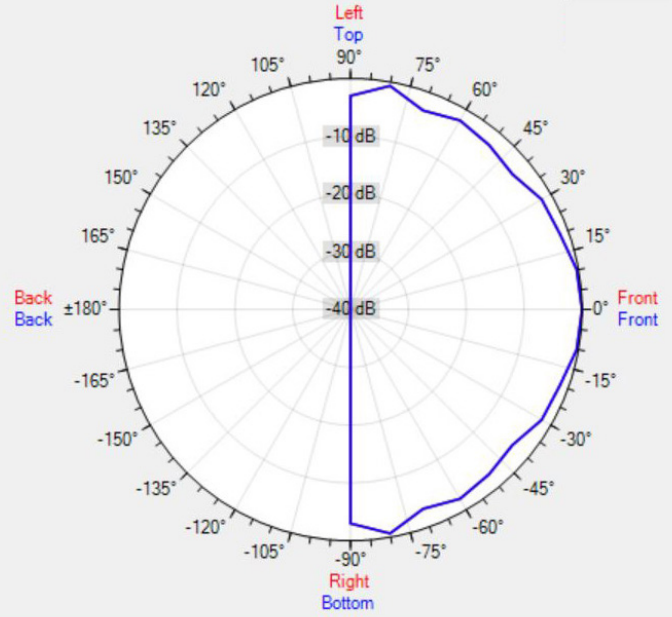

TECHNICAL SPECIFICATIONS

outside diameter in mm	105	depth in mm	74
cutout in mm	85	installation grip range in mm	1 - 15
loudspeaker system	dual cone	woofer size in inch	3
woofer cone material	coated paper	mounting system	2 springs
colour	white / black	100V transformer power taps in watts	6 - 3 - 1.5
70V transformer power taps in watts	6 - 3 - 1.5 - 0.75	impedance in ohms	16
low impedance dynamic power in watts	20	low impedance RMS power in watts	10
SPL 1W/1m in dB	87	max SPL 1m in dB	99
frequency response in Hz	120 - 18K	main construction material	steel
grille main material	aluminium	IP rating	
applicable low impedance	yes	applicable in 100V	yes
Vertical dispersion angle 1000 Hz	180°	closest RAL colour (subject to deviations)	RAL9010 (W) / RAL9011 (BL)
Net weight product in kg	0.35		

POLAR PLOTS

Data Shown: CM3T (Apart Audio)
 Display Parameters: Frequency: 1000Hz (1/24th Octave)

Horizontal
 Vertical

Data Shown: CM3T (Apart Audio)
 Display Parameters: Frequency: 2000Hz (1/24th Octave)

Horizontal
 Vertical

Data Shown: CM3T (Apart Audio)
 Display Parameters: Frequency: 4000Hz (1/24th Octave)

Horizontal
 Vertical

Data Shown: CM3T (Apart Audio)
 Display Parameters: Frequency: 8000Hz (1/24th Octave)