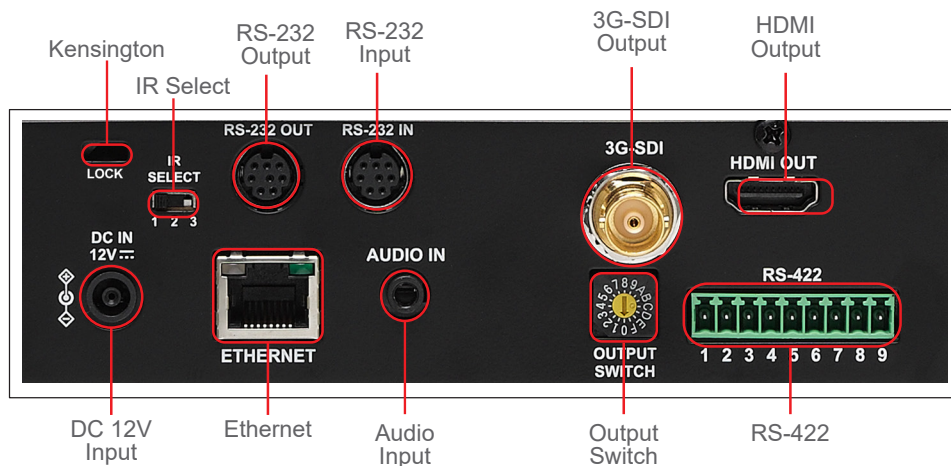

Product Specifications

Camera		Output	
Sensor	1/2.5" 8.57MP CMOS	HDMI / 3G-SDI	2160p29.97 / 1080p59.94
Video Format	2160p : 29.97 / 25 1080p : 59.94 / 50 / 29.97 / 25 1080i : 59.94 / 50 720p : 59.94 / 50 / 29.97 / 25	IP Stream	HEVC 4K 29.97fps H.264 1080P 59.94fps H.264 640x360 29.97fps
Video Output (HD) Interface	3G-SDI, HDMI, Ethernet	IP Compression	HEVC / H.264
Optical Zoom	30x	Pan & Tilt	
Digital Zoom	12x	Panning Angle	+170 ~ 170°
Horizontal Viewing Angle	68°	Panning Speed	300° / sec
Vertical Viewing Angle	38.3°	Tilting Angle	+90 ~ -30°
Diagonal Viewing Angle	78°	Tilting Speed	300° / sec
Aperture	F1.6 ~ F3.4	Preset Positions	256
Focal Length	4.6mm ~ 135mm	Audio	
Shutter Speed	1/1 ~ 1/10,000 sec	Audio Input	Line In / Mic In
Minimum Object Distance	1.5m (Wide / Tele)	Audio Output	Ethernet / SDI / HDMI
Video s/n Ratio	>50dB	Audio Compression Format	G.711
Minimum Illumination	0.1 lux (F1.6, 50IRE, 30fps)	Camera Control	
Focus System	Auto / Manual / Smart AF	Interface	RS-232 / RS-422 / Ethernet / Remote
Gain Control	Auto / Manual	Protocol	VISCA / VISCA IP / PELCO D / ONVIF
White Balance	Auto / Manual	General	
Exposure Control	Auto / Manual / Smart AE	DC In	12V +/- 20%
IQ Sync	Yes	Power Consumption	PoE: 18W DC In: 16W
WDR	Yes	Weight	4.4 lbs (2 kg)
3D NR	Yes	Dimensions	6.9" x 7.5" x 7.3" (174 x 190 x 187 mm)
Image Flip	Yes		
Tally Light	Yes		
Network			
IP Protocol	RTSP / RTMP / RTMPS / MPEG-TS / SRT		
PoE	PoE+ (IEEE802.3at)		

I/O CONNECTIONS

Lumens®

Lumens Integration, Inc.
4116 Clipper Court
Fremont, CA, 94538
Phone: +1-866-600-0988
Fax: +1-510-252-1389

Lumens Europe
De Nayerstraat 17 9470
Denderleeuw Belgium
Phone: +32-473-58-38-95
Fax: +32-2-452-76-00

www.MyLumens.com