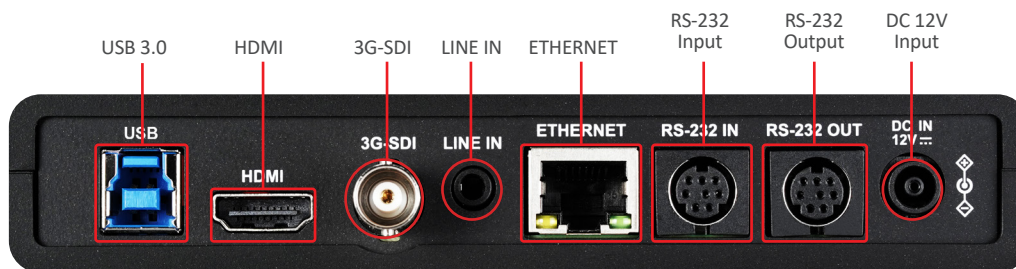

Output	
HDMI / 3G-SDI	1080p60
IP Stream	Triple Streaming Structure: First : H.264 1080p60 Second : H.264 720p30 Webpage : H.264 720p30
IP Compression	H.264
USB Output	*1080p60
USB Compression	MJPEG
Network	
IP Protocol	RTSP / RTMP / RTMPS/ *SRT
PoE	Yes (IEEE802.3af)
Audio	
Input	Line In / *Mic In
Output	Ethernet / USB 3.0 / *HDMI / *SDI
Compression Format	USB : PCM
Camera Control	
Interface	RS-232 / Ethernet / USB 3.0
Protocol	VISCA / VISCAIP/ *ONVIF
UVC	1.1
UAC	Yes
General	
DC In	12V +/- 20%
Power Consumption	PoE: 9W DC In: 8W
Body Color	Black / White
Weight	3.1 lbs (1.4 kg)
Dimensions (W x H x D)	7.48" x 7.28" x 5.12" (190 x 185 x 138 mm)

*Only available on new hardware V1 version. Contact Lumens for the detail should you need any assistance.

I/O Connections

Lumens®

Lumens Integration, Inc.
4116 Clipper Court
Fremont, CA, 94538
Phone: +1-866-600-0988
Fax: +1-510-252-1389

Lumens Europe
De Nayerstraat 17 9470
Denderleeuw Belgium
Phone : +32-473-58-38-95
Fax : +32-2-452-76-00

www.MyLumens.com