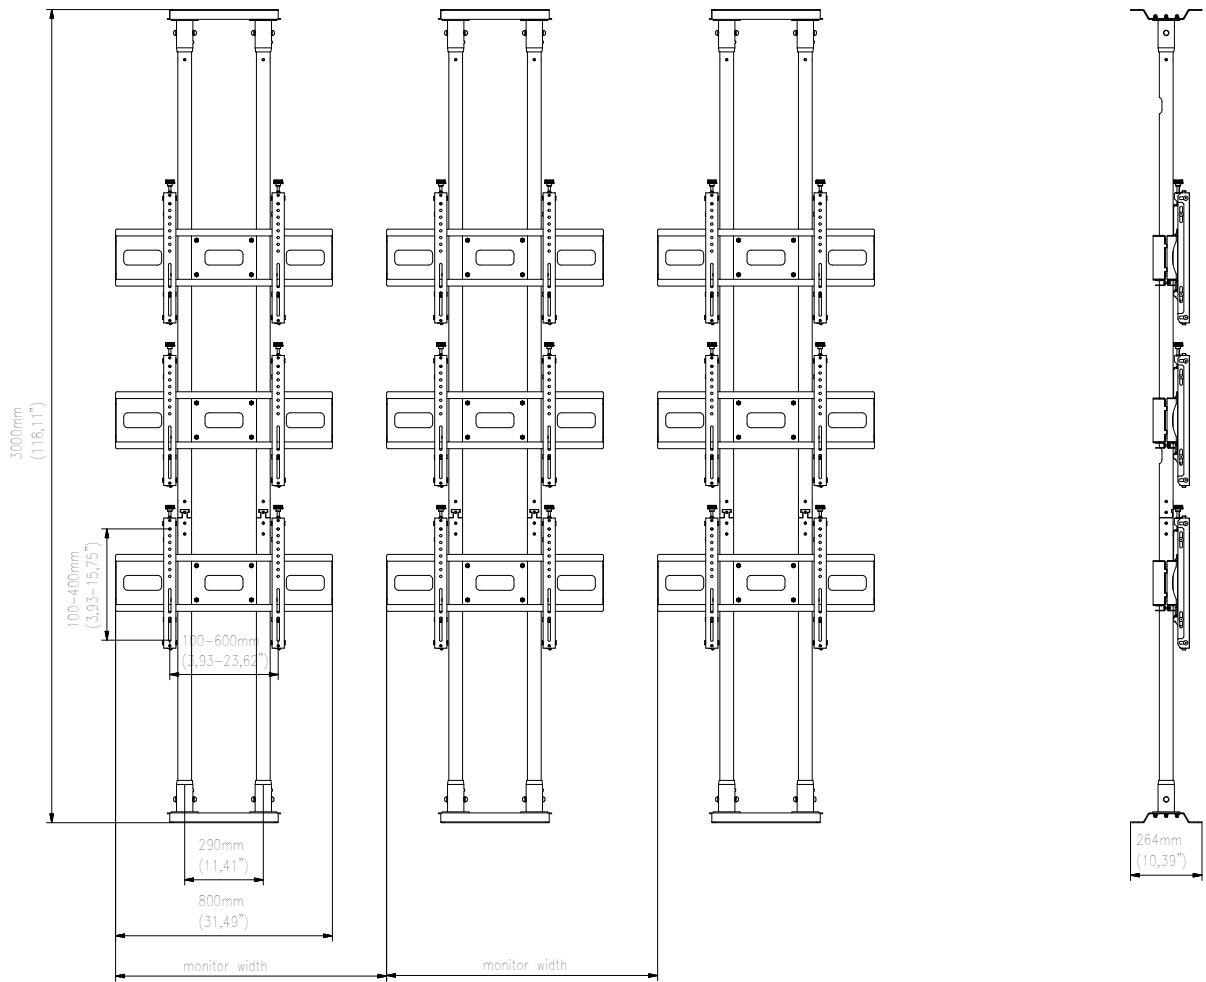

FEATURES

- Tool-less independent 8-point micro adjustment provides seamless alignment of the displays
- Universal range of Vesa mounts and adapter included
- Flexible option of mounting 4 screens customized height according to customer's requirements

FEATURES PHOTO

MONITOR CONFIGURATION	PRODUCT	SCREEN SIZE	MAX. CAPACITY	MAX. VESA	WEIGHT	DIMENSIONS	EAN
	VWFC2247-L	40-47"	220 kg	100-600 mm	100 kg	3000x1900x260 mm	5908252967056
	VWFC2257-L	50-57"	210 kg	100-600 mm	110 kg	3000x1900x260 mm	5908252967070
	VWFC2347-L	40-47"	220 kg	100-600 mm	110 kg	3000x1900x260 mm	5908252967179
	VWFC2357-L	50-57"	210 kg	100-600 mm	120 kg	3000x1900x260 mm	5908252967193
	VWFC3247-L	40-47"	220 kg	100-600 mm	135 kg	3000x3000x260 mm	5908252967230
	VWFC3257-L	50-57"	210 kg	100-600 mm	150 kg	3000x3000x260 mm	5908252967254
	VWFC3347-L	40-47"	220 kg	100-600 mm	160 kg	3000x3000x260 mm	5908252967117
	VWFC3357-L	50-57"	210 kg	100-600 mm	175 kg	3000x3000x260 mm	5908252967131

VWFC2247-L

VWFC2257-L

VWFC2347-L

VWFC2357-L

VWFC3247-L

VWFC3257-L

VWFCJ 347-L

VWF° JJ 57-L