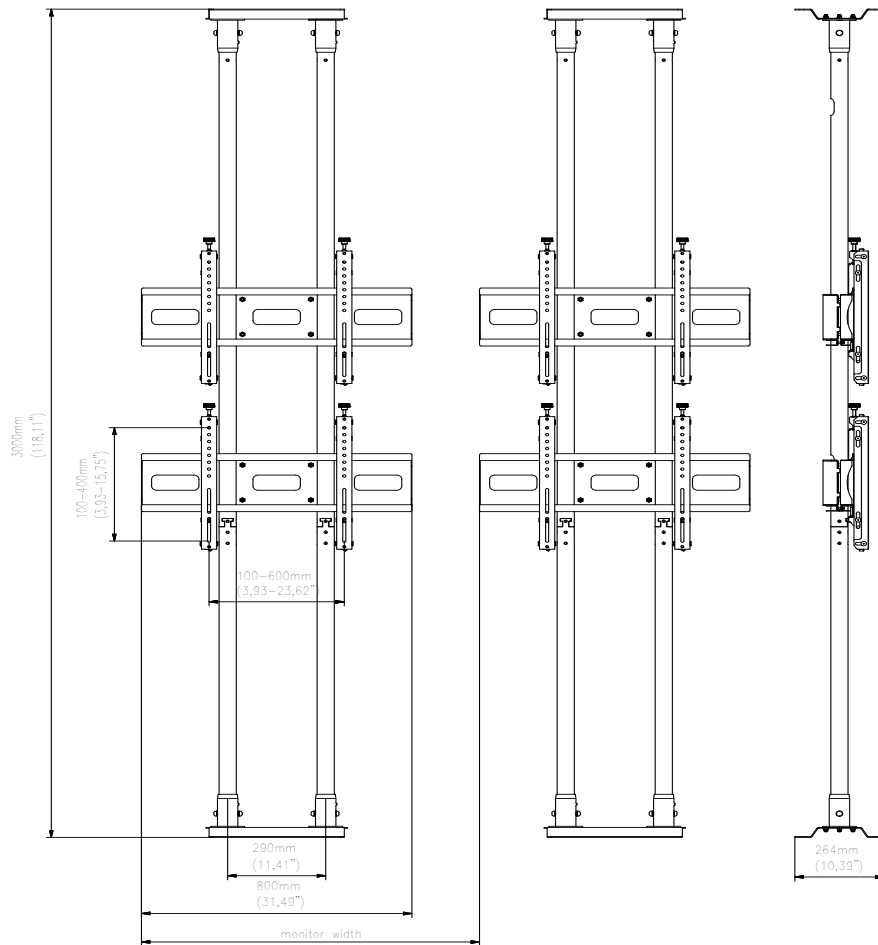

FEATURES

- Tool-less independent 8-point micro adjustment provides seamless alignment of the displays
- Universal range of Vesa mounts and adapter included
- Flexible option of mounting 4 screens customized height according to customer's requirements

FEATURES PHOTO

MONITOR CONFIGURATION	PRODUCT	SCREEN SIZE	MAX. CAPACITY	MAX. VESA	WEIGHT	DIMENSIONS	EAN
	VWFC2247-L	40-47"	220 kg	100-600 mm	100 kg	3000x1900x260 mm	5908252967056
	VWFC2257-L	50-57"	210 kg	100-600 mm	110 kg	3000x1900x260 mm	5908252967070
	VWFC2347-L	40-47"	220 kg	100-600 mm	110 kg	3000x1900x260 mm	5908252967179
	VWFC2357-L	50-57"	210 kg	100-600 mm	120 kg	3000x1900x260 mm	5908252967193
	VWFC3247-L	40-47"	220 kg	100-600 mm	135 kg	3000x3000x260 mm	5908252967230
	VWFC3257-L	50-57"	210 kg	100-600 mm	150 kg	3000x3000x260 mm	5908252967254
	VWFC3347-L	40-47"	220 kg	100-600 mm	160 kg	3000x3000x260 mm	5908252967117
	VWFC3357-L	50-57"	210 kg	100-600 mm	175 kg	3000x3000x260 mm	5908252967131

VWFC2247-L

VWFC2257-L

VWFC2347-L

VWFC2357-L

VWFC3247-L

VWFC3257-L

VWFCJ 347-L

VWF° JJ 57-L