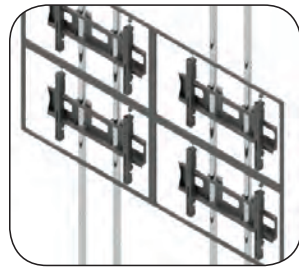

FEATURES

- Tool-less independent 8-point micro adjustment provides seamless alignment of the displays
- Universal range of Vesa mounts and adapter included
- Flexible option of mounting 4 screens customized height according to customer's requirements

FEATURES PHOTO

MONITOR CONFIGURATION	PRODUCT	SCREEN SIZE	MAX. CAPACITY	MAX. VESA	WEIGHT	DIMENSIONS	EAN
	VWFC2247-L	40-47"	220 kg	100-600 mm	100 kg	3000x1900x260 mm	5908252967056
	VWFC2257-L	50-57"	210 kg	100-600 mm	110 kg	3000x1900x260 mm	5908252967070
	VWFC2347-L	40-47"	220 kg	100-600 mm	110 kg	3000x1900x260 mm	5908252967179
	VWFC2357-L	50-57"	210 kg	100-600 mm	120 kg	3000x1900x260 mm	5908252967193
	VWFC3247-L	40-47"	220 kg	100-600 mm	135 kg	3000x3000x260 mm	5908252967230
	VWFC3257-L	50-57"	210 kg	100-600 mm	150 kg	3000x3000x260 mm	5908252967254
	VWFC3347-L	40-47"	220 kg	100-600 mm	160 kg	3000x3000x260 mm	5908252967117
	VWFC3357-L	50-57"	210 kg	100-600 mm	175 kg	3000x3000x260 mm	5908252967131