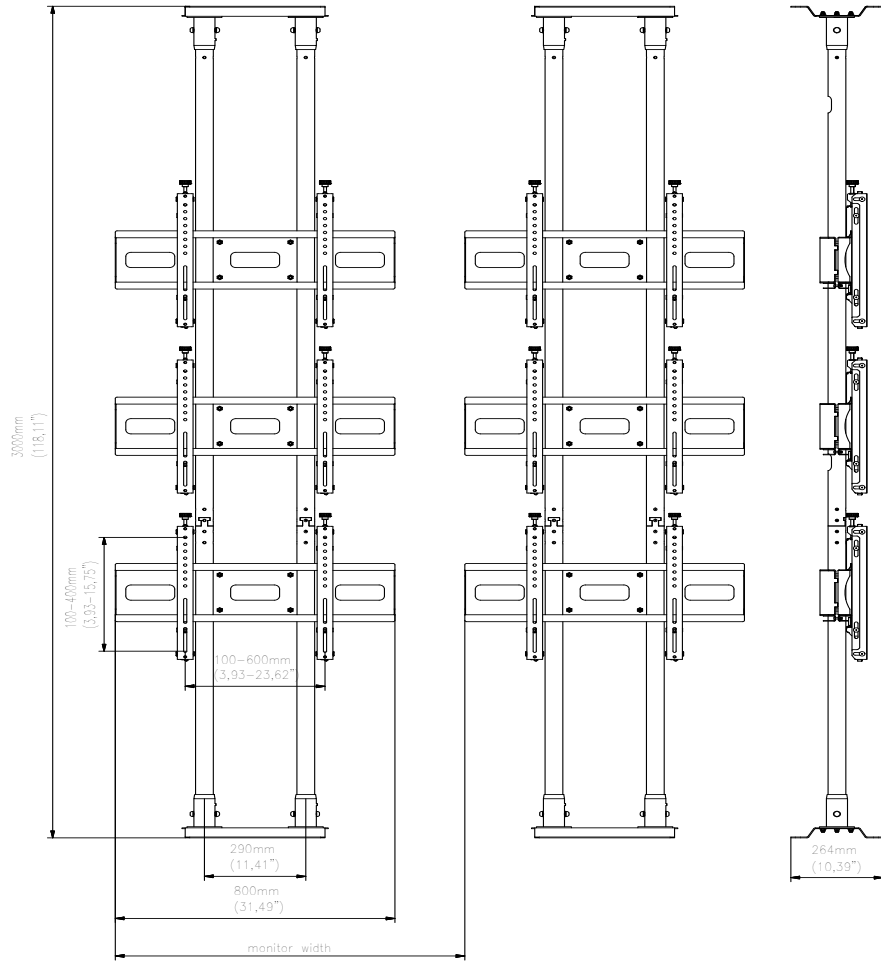

FEATURES

- Tool-less independent 8-point micro adjustment provides seamless alignment of the displays
- Universal range of Vesa mounts and adapter included
- Flexible option of mounting 4 screens customized height according to customer's requirements

FEATURES PHOTO

MONITOR CONFIGURATION	PRODUCT	SCREEN SIZE	MAX. CAPACITY	MAX. VESA	WEIGHT	DIMENSIONS	EAN
	VWFC2247-L	40-47"	220 kg	100-600 mm	100 kg	3000x1900x260 mm	5908252967056
	VWFC2257-L	50-57"	210 kg	100-600 mm	110 kg	3000x1900x260 mm	5908252967070
	VWFC2347-L	40-47"	220 kg	100-600 mm	110 kg	3000x1900x260 mm	5908252967179
	VWFC2357-L	50-57"	210 kg	100-600 mm	120 kg	3000x1900x260 mm	5908252967193
	VWFC3247-L	40-47"	220 kg	100-600 mm	135 kg	3000x3000x260 mm	5908252967230
	VWFC3257-L	50-57"	210 kg	100-600 mm	150 kg	3000x3000x260 mm	5908252967254
	VWFC3347-L	40-47"	220 kg	100-600 mm	160 kg	3000x3000x260 mm	5908252967117
	VWFC3357-L	50-57"	210 kg	100-600 mm	175 kg	3000x3000x260 mm	5908252967131

VWFC2247-L

VWFC2257-L

VWFC2347-L

VWFC2357-L

VWFC3247-L

VWFC3257-L

VWFCJ 347-L

VWF° JJ 57-L