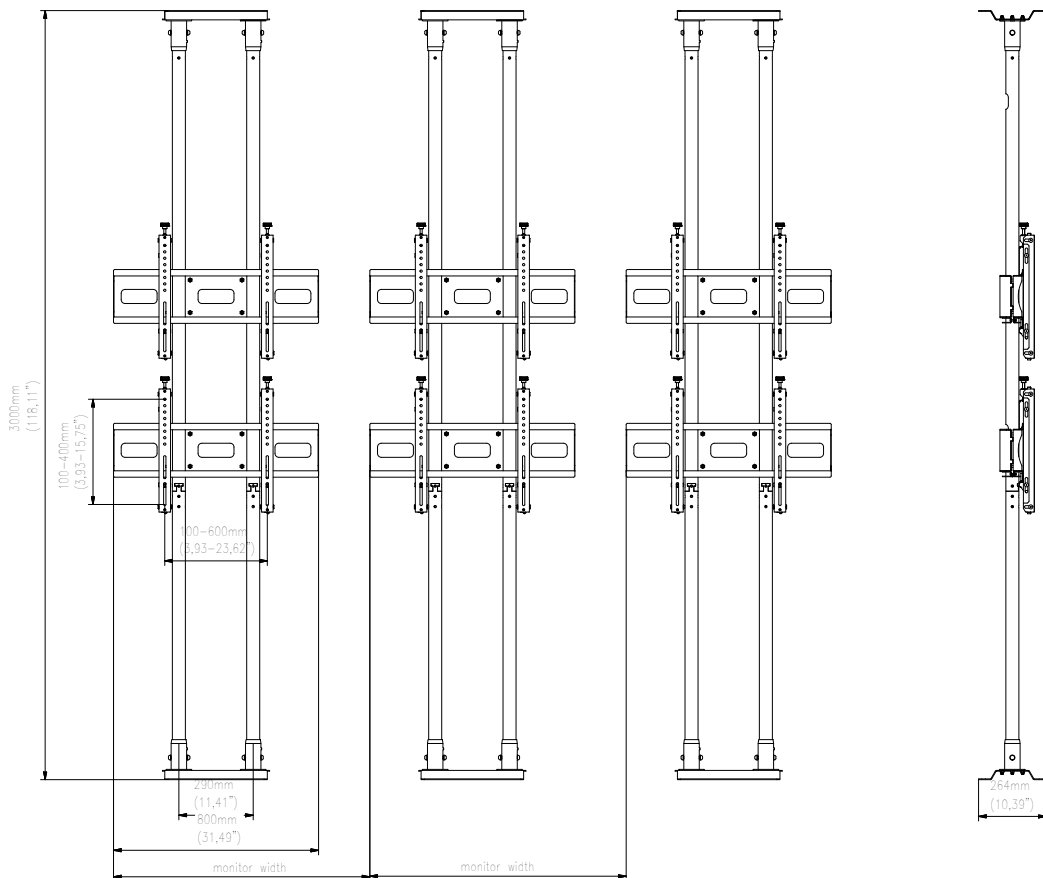

FEATURES

- Tool-less independent 8-point micro adjustment provides seamless alignment of the displays
- Universal range of Vesa mounts and adapter included
- Flexible option of mounting 4 screens customized height according to customer's requirements

FEATURES PHOTO

MONITOR CONFIGURATION	PRODUCT	SCREEN SIZE	MAX. CAPACITY	MAX. VESA	WEIGHT	DIMENSIONS	EAN
	VWFC2247-L	40-47"	220 kg	100-600 mm	100 kg	3000x1900x260 mm	5908252967056
	VWFC2257-L	50-57"	210 kg	100-600 mm	110 kg	3000x1900x260 mm	5908252967070
	VWFC2347-L	40-47"	220 kg	100-600 mm	110 kg	3000x1900x260 mm	5908252967179
	VWFC2357-L	50-57"	210 kg	100-600 mm	120 kg	3000x1900x260 mm	5908252967193
	VWFC3247-L	40-47"	220 kg	100-600 mm	135 kg	3000x3000x260 mm	5908252967230
	VWFC3257-L	50-57"	210 kg	100-600 mm	150 kg	3000x3000x260 mm	5908252967254
	VWFC3347-L	40-47"	220 kg	100-600 mm	160 kg	3000x3000x260 mm	5908252967117
	VWFC3357-L	50-57"	210 kg	100-600 mm	175 kg	3000x3000x260 mm	5908252967131

VWFC2247-L

VWFC2257-L

VWFC2347-L

VWFC2357-L

VWFC3247-L

VWFC3257-L

VWFCJ 347-L

VWF° JJ 57-L