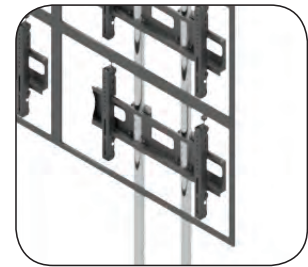

FEATURES

- Tool-less independent 8-point micro adjustment provides seamless alignment of the displays
- Universal range of Vesa mounts and adapter included
- Flexible option of mounting 4 screens customized height according to customer's requirements

FEATURES PHOTO

MONITOR CONFIGURATION	PRODUCT	SCREEN SIZE	MAX. CAPACITY	MAX. VESA	WEIGHT	DIMENSIONS	EAN
	VWFC2247-L	40-47"	220 kg	100-600 mm	100 kg	3000x1900x260 mm	5908252967056
	VWFC2257-L	50-57"	210 kg	100-600 mm	110 kg	3000x1900x260 mm	5908252967070
	VWFC2347-L	40-47"	220 kg	100-600 mm	110 kg	3000x1900x260 mm	5908252967179
	VWFC2357-L	50-57"	210 kg	100-600 mm	120 kg	3000x1900x260 mm	5908252967193
	VWFC3247-L	40-47"	220 kg	100-600 mm	135 kg	3000x3000x260 mm	5908252967230
	VWFC3257-L	50-57"	210 kg	100-600 mm	150 kg	3000x3000x260 mm	5908252967254
	VWFC3347-L	40-47"	220 kg	100-600 mm	160 kg	3000x3000x260 mm	5908252967117
	VWFC3357-L	50-57"	210 kg	100-600 mm	175 kg	3000x3000x260 mm	5908252967131