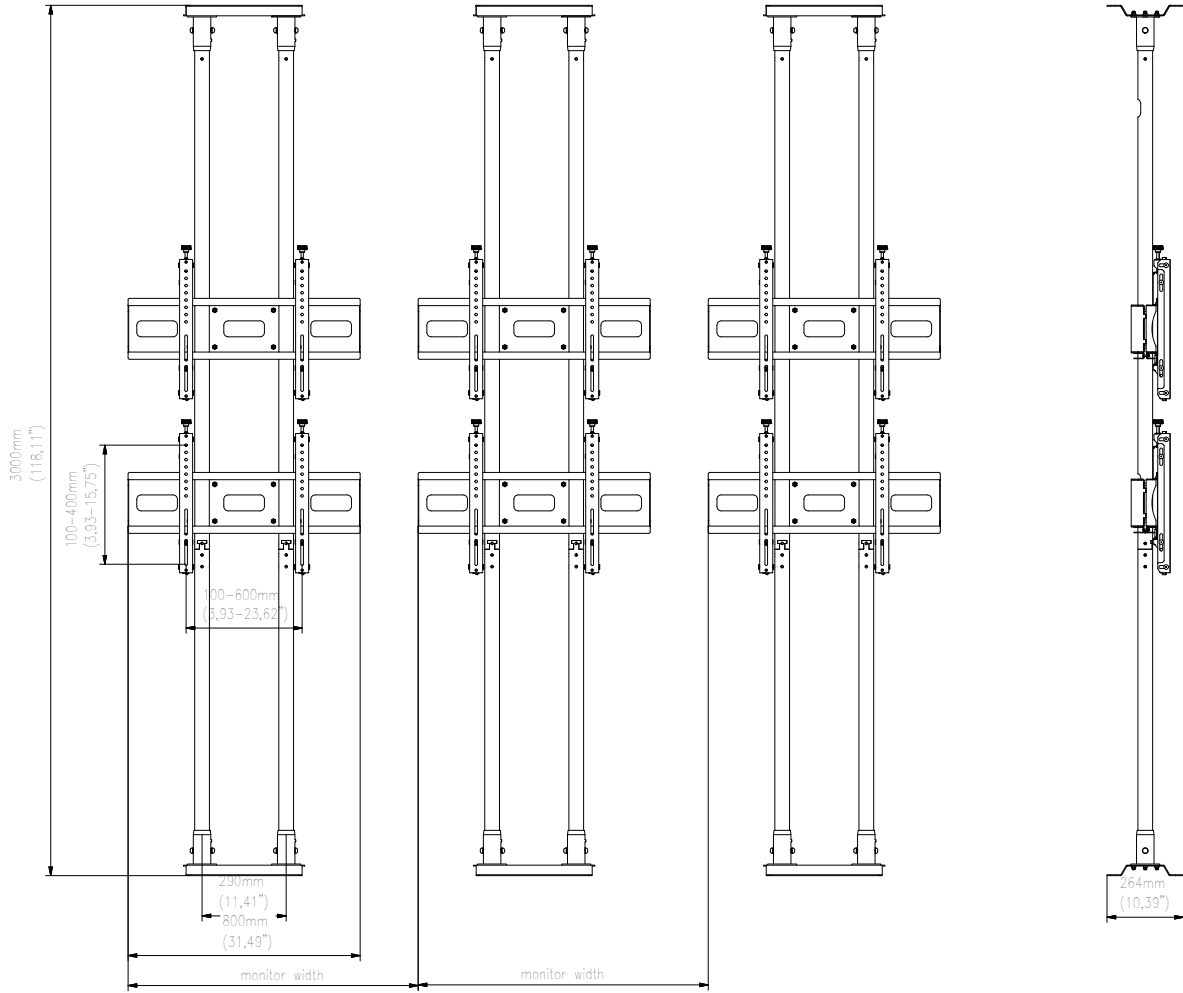

FEATURES

- Tool-less independent 8-point micro adjustment provides seamless alignment of the displays
- Universal range of Vesa mounts and adapter included
- Flexible option of mounting 4 screens customized height according to customer's requirements

FEATURES PHOTO

MONITOR CONFIGURATION	PRODUCT	SCREEN SIZE	MAX. CAPACITY	MAX. VESA	WEIGHT	DIMENSIONS	EAN
	VWFC2247-L	40-47"	220 kg	100-600 mm	100 kg	3000x1900x260 mm	5908252967056
	VWFC2257-L	50-57"	210 kg	100-600 mm	110 kg	3000x1900x260 mm	5908252967070
	VWFC2347-L	40-47"	220 kg	100-600 mm	110 kg	3000x1900x260 mm	5908252967179
	VWFC2357-L	50-57"	210 kg	100-600 mm	120 kg	3000x1900x260 mm	5908252967193
	VWFC3247-L	40-47"	220 kg	100-600 mm	135 kg	3000x3000x260 mm	5908252967230
	VWFC3257-L	50-57"	210 kg	100-600 mm	150 kg	3000x3000x260 mm	5908252967254
	VWFC3347-L	40-47"	220 kg	100-600 mm	160 kg	3000x3000x260 mm	5908252967117
	VWFC3357-L	50-57"	210 kg	100-600 mm	175 kg	3000x3000x260 mm	5908252967131

VWFC2247-L

VWFC2257-L

VWFC2347-L

VWFC2357-L

VWFC3247-L

VWFC3257-L

VWFCJ 347-L

VWF° JJ 57-L