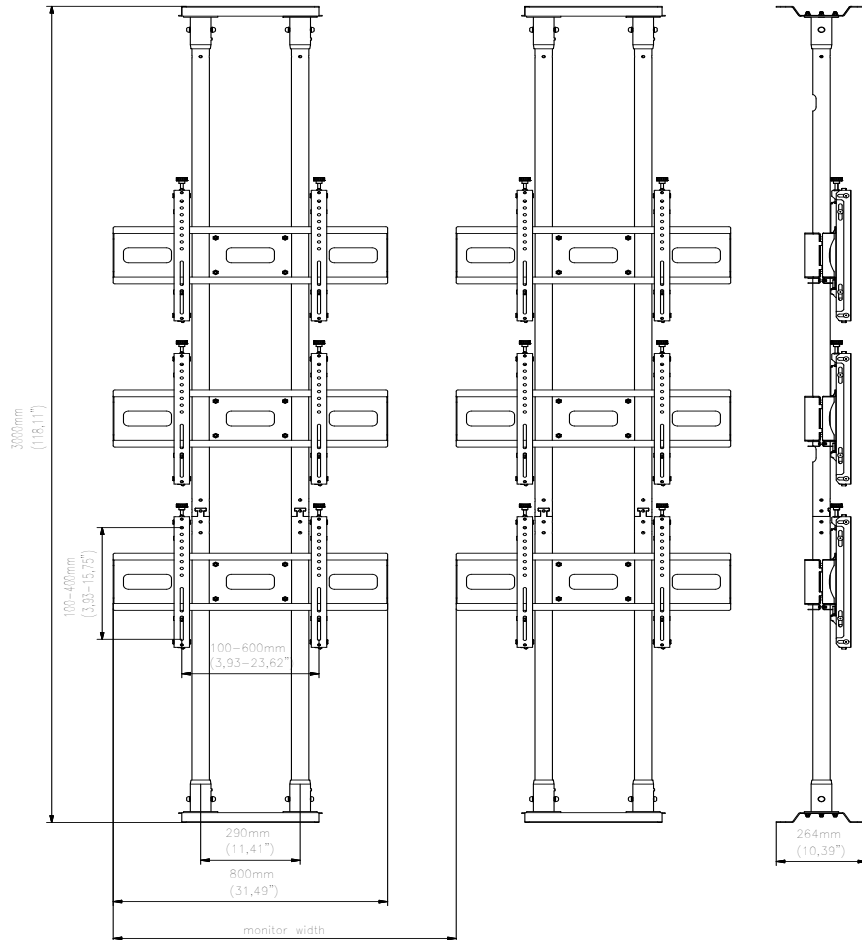

FEATURES

- Tool-less independent 8-point micro adjustment provides seamless alignment of the displays
- Universal range of Vesa mounts and adapter included
- Flexible option of mounting 4 screens customized height according to customer's requirements

FEATURES PHOTO

MONITOR CONFIGURATION	PRODUCT	SCREEN SIZE	MAX. CAPACITY	MAX. VESA	WEIGHT	DIMENSIONS	EAN
	VWFC2247-L	40-47"	220 kg	100-600 mm	100 kg	3000x1900x260 mm	5908252967056
	VWFC2257-L	50-57"	210 kg	100-600 mm	110 kg	3000x1900x260 mm	5908252967070
	VWFC2347-L	40-47"	220 kg	100-600 mm	110 kg	3000x1900x260 mm	5908252967179
	VWFC2357-L	50-57"	210 kg	100-600 mm	120 kg	3000x1900x260 mm	5908252967193
	VWFC3247-L	40-47"	220 kg	100-600 mm	135 kg	3000x3000x260 mm	5908252967230
	VWFC3257-L	50-57"	210 kg	100-600 mm	150 kg	3000x3000x260 mm	5908252967254
	VWFC3347-L	40-47"	220 kg	100-600 mm	160 kg	3000x3000x260 mm	5908252967117
	VWFC3357-L	50-57"	210 kg	100-600 mm	175 kg	3000x3000x260 mm	5908252967131

VWFC2247-L

VWFC2257-L

VWFC2347-L

VWFC2357-L

VWFC3247-L

VWFC3257-L

VWFCJ 347-L

VWF° JJ 57-L