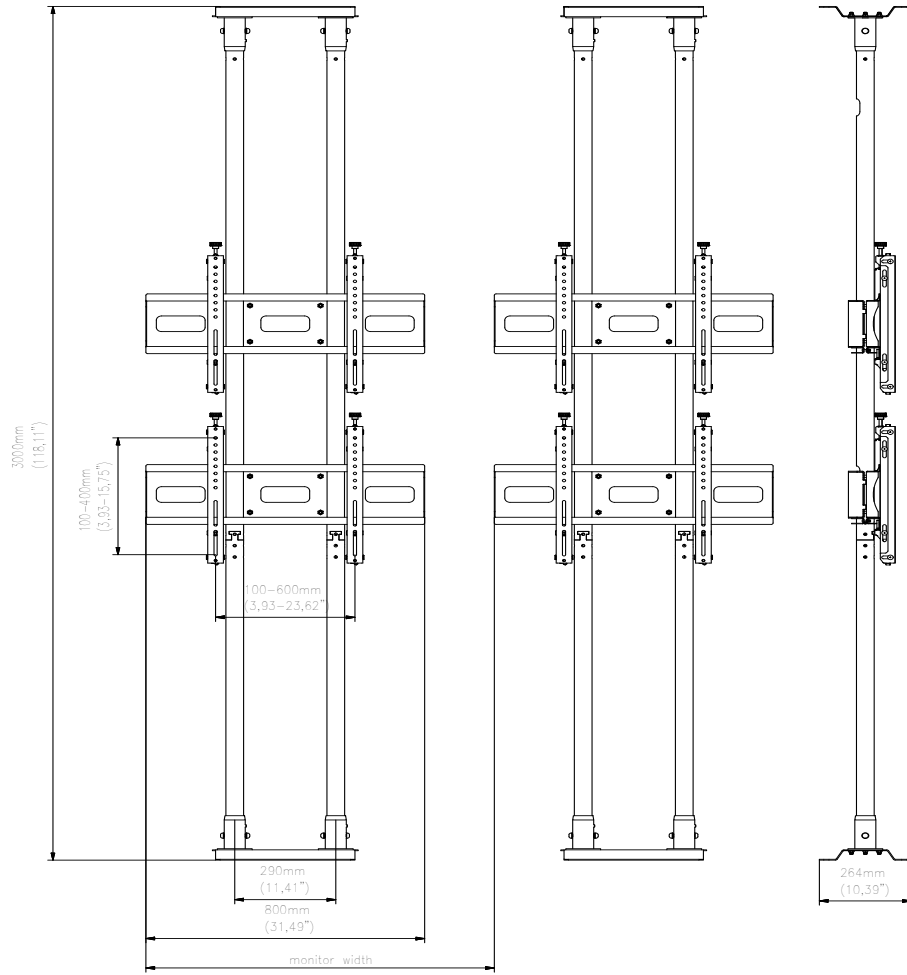

FEATURES

- Tool-less independent 8-point micro adjustment provides seamless alignment of the displays
- Universal range of Vesa mounts and adapter included
- Flexible option of mounting 4 screens customized height according to customer's requirements

FEATURES PHOTO

MONITOR CONFIGURATION	PRODUCT	SCREEN SIZE	MAX. CAPACITY	MAX. VESA	WEIGHT	DIMENSIONS	EAN
	VWFC2247-L	40-47"	220 kg	100-600 mm	100 kg	3000x1900x260 mm	5908252967056
	VWFC2257-L	50-57"	210 kg	100-600 mm	110 kg	3000x1900x260 mm	5908252967070
	VWFC2347-L	40-47"	220 kg	100-600 mm	110 kg	3000x1900x260 mm	5908252967179
	VWFC2357-L	50-57"	210 kg	100-600 mm	120 kg	3000x1900x260 mm	5908252967193
	VWFC3247-L	40-47"	220 kg	100-600 mm	135 kg	3000x3000x260 mm	5908252967230
	VWFC3257-L	50-57"	210 kg	100-600 mm	150 kg	3000x3000x260 mm	5908252967254
	VWFC3347-L	40-47"	220 kg	100-600 mm	160 kg	3000x3000x260 mm	5908252967117
	VWFC3357-L	50-57"	210 kg	100-600 mm	175 kg	3000x3000x260 mm	5908252967131

VWFC2247-L

VWFC2257-L

VWFC2347-L

VWFC2357-L

VWFC3247-L

VWFC3257-L

VWFCJ 347-L

VWF° JJ 57-L