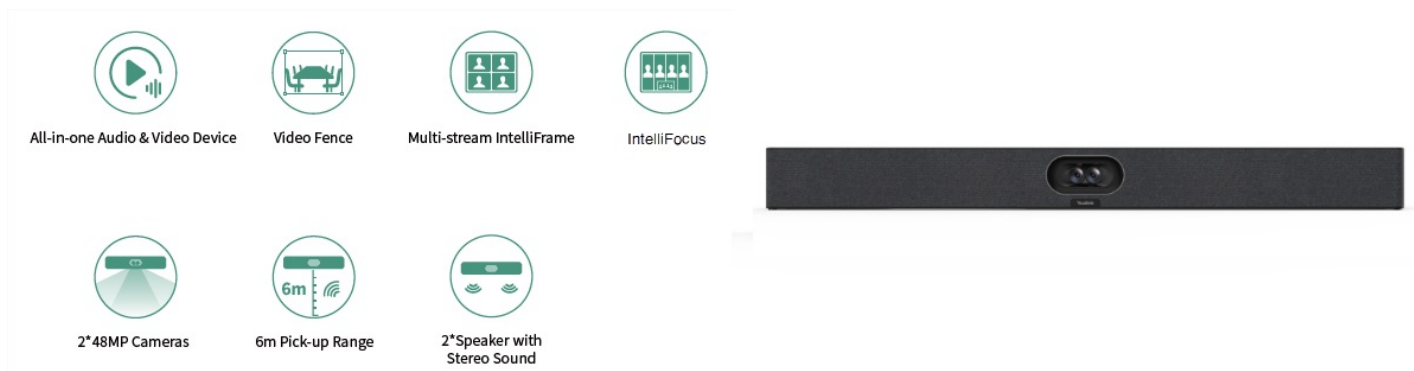

SmartVision 40 Datasheet

All-in-One Intelligent Camera for Enhanced Teams Rooms Experience

The Yealink SmartVision 40 is an ultra-high-definition, all-in-one intelligent conference system tailored for small to medium meeting rooms, leveraging advanced AI algorithms to enhance meeting efficiency.

With dual 48MP lenses, SmartVision 40 combines images to produce high-pixel-density pictures, ensuring superior image clarity. Its built-in stereo speakers, 8x MEMS microphone array, and support for two additional expansion microphones¹ provide excellent audio coverage, while intelligent noise reduction technology ensures a clear audio experience.

Equipped with AI features such as face detection, sound source positioning, and voice tracking, SmartVision 40 tracks participants' movements to keep the speaker in focus, providing stable, high-quality images. Beyond basic auto framing and speaker tracking, the Multi-stream IntelliFrame feature² uses multi-stream output to detect and frame speakers, displaying them on-screen, which enables remote participants to see each speaker's expressions and gestures for an interactive experience.

Its integrated design makes deployment straightforward: simply place it in the meeting room, connect to power and the network—no complicated setup is needed. For added privacy, SmartVision 40 includes an automatic lens cover, ensuring a secure conference experience.